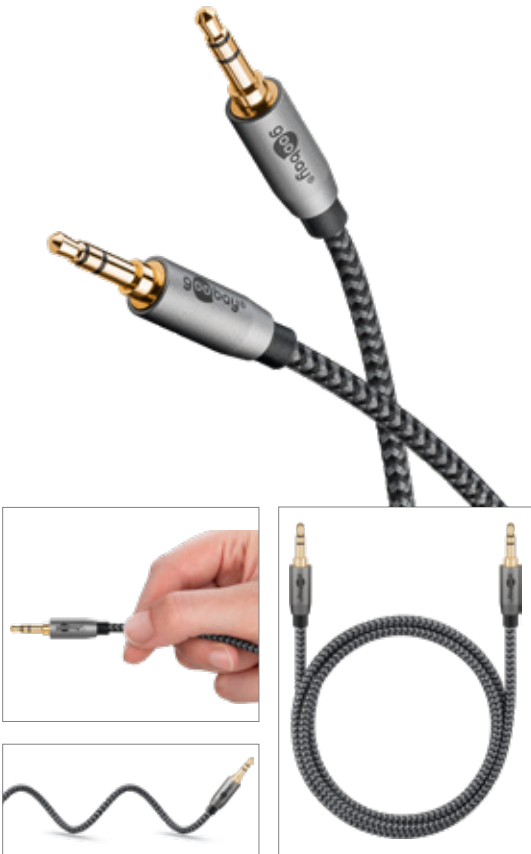

CABLE FOR CONNECTING AUDIO OUTPUT DEVICES

JACK PLUGS ENGAGE SECURELY AND ENSURE A FIRM FIT

GOLD-PLATED CONTACTS PREVENT CORROSION

Prevents Cable Breakage

due to highly flexible cable and 90° plug

Versatile Use
just sit back & enjoy
music, podcasts & films –
on the go or at home

Goobay Plus

Audio Connection Cable AUX,
3.5 mm Stereo

3.5 mm male (3-pin, stereo) > 3.5 mm male (3-pin, stereo)

- Audio cable for connecting e.g. smartphones and tablets to audio output devices such as headphones, PC, amplifier, SoundBar, loudspeaker or car radio
- Highly flexible premium TRS cable with slim metal plugs, bend protection and a colour-matched textile cable
- The braided textile sheath of the headphone cable provides a pleasant feel and is gentle on sensitive surfaces
- The slim design allows for easy plug connection, even when connecting devices in a protective cover
- The jack plugs snap securely into place and ensure a firm fit in the device without slipping out
- The gold-plated jack plugs prevent corrosion and are especially durable