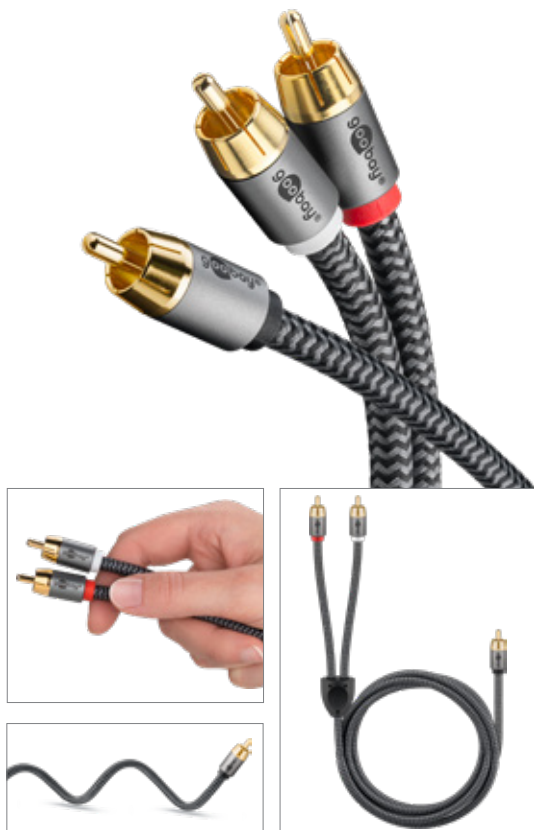

RCA plugs in red & white simplify connection

RCA CABLE

FOR AN IMPRESSIVE MUSIC AND MOVIE EXPERIENCE

FOR CONNECTING HI-FI DEVICES

PARTICULARLY SUITABLE FOR CABLING HOME CINEMA SYSTEMS

GOLD-PLATED CONTACTS PREVENT CORROSION

Small Size, Great Sound

for an impressive music
and movie experience

Hi-fi system

Subwoofer

Goobay Plus

Mono RCA Cable

RCA male (Woofer, Center) > RCA male (Woofer, Center)

- Mono RCA cable for connecting hi-fi equipment such as a subwoofer to receivers, amplifiers, TVs and home cinema systems with RCA connections
- The audio cable is the right length to place your subwoofer in the perfect spot in the room
- The cable is designed for frequencies up to 100 Hz and for optimising the subwoofer sound
- Flexible premium cable with slim metal plugs, bend protection and colour-matched textile cable
- The braided textile sheath of the subwoofer cable provides a pleasant feel and is gentle on sensitive surfaces
- The gold-plated RCA plugs prevent corrosion and are especially durable
- The cable is particularly suitable for cabling home cinema systems

2.00 m	65296	Retail Polybag	RRP	8.99 €
3.00 m	65297	Retail Polybag	RRP	9.99 €
5.00 m	65298	Retail Polybag	RRP	14.99 €
10.00 m	65299	Retail Polybag	RRP	18.99 €

Goobay Plus

RCA Y-Cable

RCA male (Woofer, Center) > RCA male (Woofer, Center)

- RCA cable for connecting hi-fi equipment such as a subwoofer to receivers, amplifiers, televisions and home cinema systems with RCA connectors
- The cable is designed for frequencies up to 100 Hz and for optimising the subwoofer sound
- The audio cable is the right length to easily place a subwoofer in the perfect spot in the room
- Flexible premium cable with slim metal plugs, bend protection and colour-matched textile cable
- The braided textile sheath of the subwoofer cable provides a pleasant feel and is gentle on sensitive surfaces
- The gold-plated RCA plugs prevent corrosion and are especially durable