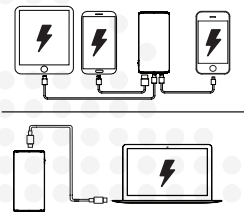

Suitable for

Connecting Devices

Packaging (Retail)

Product Category

- Power Bank

Technical Specifications

- Suitable for USB device, incl. laptop
- USB Type-C (In/Out) Input: 5.0 - 20.0 V DC, Max. 45.0 W
- USB Type-C1 (In/Out) Output: 5.0 V DC / 3.0 A, 9.0 V DC / 3.0 A, 12.0 V DC / 1.66 A, Max. 20.0 W
- USB Type-C2 (Out) Output: 5.0 V DC / 3.0 A, 9.0 V DC / 2.22 A, 12.0 V DC / 1.5 A, Max. 18.0 W
- USB Type-A (Out) Output: 5.0 - 6.0 V DC / 3.0 A, 6.0 - 9.0 V DC / 2.0 A, 9.0 - 12.0 V DC / 1.5 A, Max 18.0 W
- USB Output Type-C1 + Type-C2 + Type-A: Max. 65.0 W
- Total Output: Max. 65.0 W
- Capacity: 20,000 mAh / 74.0 Wh
- 3.7 V lithium battery
- 30 cm USB Type-C to USB-C cable included