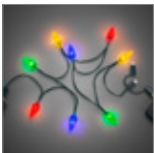

60336 Retail Box

RRP **11.99 €**

Goobay

Smartphone USB Charging Cable with LED Lights

with 8 colourful lights, charges Android smartphones, iPhones, USB-C™ and Micro-USB devices

- Triple adapter from USB-A to Micro-USB, USB-C™ and Lightning plug to charge your smartphone, iPhone and other USB devices.
- Designed like a chain of lights, the charging cable sets the mood for the winter season in an original way.
- Multi-coloured lighting prevents the cable from becoming a tripping hazard.
- LED charging cable is ideal as an Advent or Christmas gift.
- 90 cm charging cable with 8 cone-shaped light bulbs in bright colours (red, yellow, blue and green) and 10 cm distance between the LEDs.
- Approved for indoor use due to protection class IP20