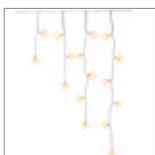

ATG G

Goobay

Star Curtain with 80 LEDs

with remote control, timer function, 8 light modes, dimmer and 31 V external transformer, warm white (3000 K), for indoor and outdoor use (IP44)

- Adapter plug with 8 modes (combination, in waves, sequential, slow glowing, chasing, slow fading, twinkle and steady light), timer 6 hrs. on/18 hrs. off and memory function
- 13-button remote control for ON/OFF, timer 6 hrs. on/18 hrs. off, 8 modes and dimmer (25 %, 50 %, 75 %, 100 %), including 1x CR2025 button cell
- Total length 6.05 m, lead 5 m, distance between the strands 15 cm, distance between the LEDs 15 cm, transparent cable
- 8 strands with 10 stars each with warm white LEDs, each 1.50 m long and 8 suction cup hooks, Ø large stars 9.8 cm, Ø small stars 5.4 cm
- Input: 100-240 V (AC), 50 / 60 Hz, output: 31 V (DC), 116 mA, 3.6 W
- When it gets cold and dark outside, the light curtain is a great decoration idea for a cozy and contemplative atmosphere in the Advent season.

57941 Retail Box

RRP 29.99 €

ATG F

Goobay

Light Curtain with 300 LEDs

with remote control, timer function, 8 light modes, dimmer and 31 V external transformer, warm white (2400 K), for indoor and outdoor use (IP44)