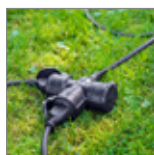

5.00 m	65437	Sleeve	RRP 19.99 €
10.00 m	65438	Sleeve	RRP 34.99 €
25.00 m	65439	Sleeve	RRP 54.99 €