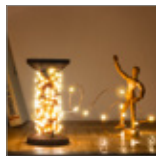

Goobay

LED Light Chain "Yarn Bobbin", small

with 3 m USB cable, 10 m fairy lights with 100 micro LEDs in warm white (2700 K) and switch (On/Off)

- Warm white micro LEDs create a cosy atmosphere, either as a singular light source on the bobbin or decorated as a wire light chain.
- Lights can be precisely draped with the help of the wire to set the scene for furniture or plants.
- Thanks to the simple, neutral design, the battery-operated fairy lights can be used in any season.
- Coil base ensures a firm stand, even when the wire is unwound.
- LED string light approved for indoor use due to protection class IP21
- USB cable 3 m, On/Off switch, power supply e.g. via USB-A socket adapter or power bank
- Dimensions: bobbin 9.5 x 7.5 cm, 10 m wire string lights with 10 cm distance between LEDs, materials: real wood, copper wire

60341 Retail Box

RRP 16.99 €