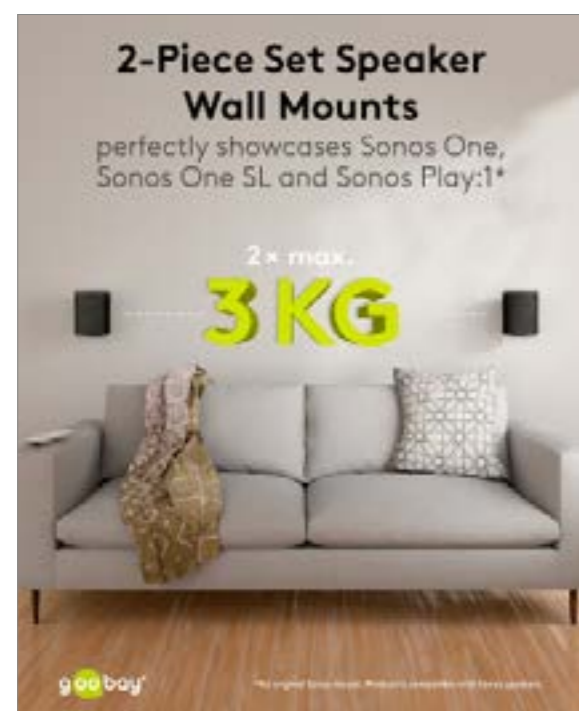

Goobay Basic

Speaker Wall Mount One Sound Flex

2 pieces, compatible with the Sonos One and Sonos One SL, secure and fully flexible speaker mount

- Speaker mount made of robust metal for secure wall mounting of satellite speakers weighing up to 3 kg
- Compatible with speakers such as the Sonos One, Sonos One SL, Sonos Play:1
- Thanks to the stable joints, the wall mount steplessly tilts up to -20° and swivels ±45°
- The bracket can also be rotated by ±180° in order to hang the speaker upside down

black	70829	Brown Box	UVP	29,99 €
white	71348	Brown Box	UVP	29,99 €