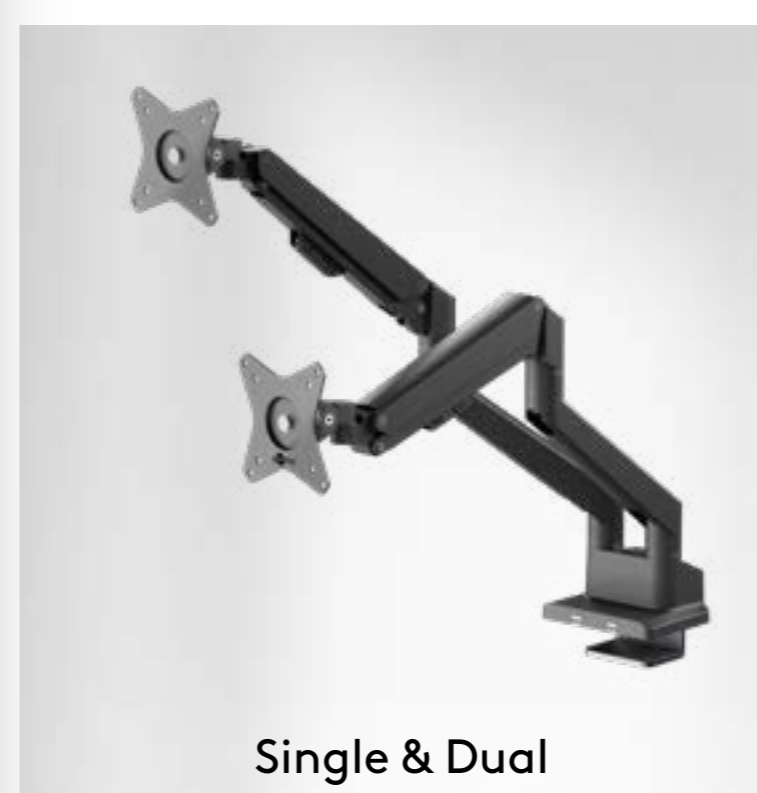

Single & Dual

Workstation

Laptop Mount

Gaming & Business Curved XL

MONITOR MOUNTS

SIMPLY FULLY FLEXIBLE

ERGONOMIC, SMOOTH, FLEXIBLE – OUR AGILE ALL-ROUNDERS OFFER
OUTSTANDING CONVENIENCE AT THE DESK AND IN THE OFFICE

The Basic Series

The monitor mount is the perfect addition to the ergonomic workplace and adapts to all of your everyday requirements.

- With its slim base, the robust monitor stand is the space-saving solution for the desk at home or in the office
- The integrated cable management system of the monitor arm protects the cables and creates a clean look without cable clutter
- Installation is quick and easy with the included mounting material, either using a screw with drill hole or a table clamp that can be removed without leaving any residue
- Recommended tabletop thickness for both mounting variants of the monitor stand: 10-85 mm
- The monitor mount is compatible with the VESA® standards 75x75 mm and 100x100 mm

Goobay Basic

Monitor Mount Single Flex

for curved and flat monitors between 17 and 32 inches (43-81 cm) up to 8 kg

- Perfect for the stable desk mounting of a screen up to 8 kg via a clamp, height-adjustable, 90° tiltable, 180° swivelling, 360° rotation
- Incl. removable, VESA®-compatible mounting plate for an easy replacement of individual monitors without tools

58528 Retail Box UVP 39,99 €

Goobay Basic

Dual Monitor Mount Flex

for curved and flat monitors between 17 and 32 inches (43-81 cm) up to 8 kg each

- Perfect for the stable desk mounting of two screens up to 8 kg each, height-adjustable, 90° tiltable, 180° swivelling, 360° rotation
- Incl. removable, VESA®-compatible mounting plate for an easy replacement of individual monitors without tools