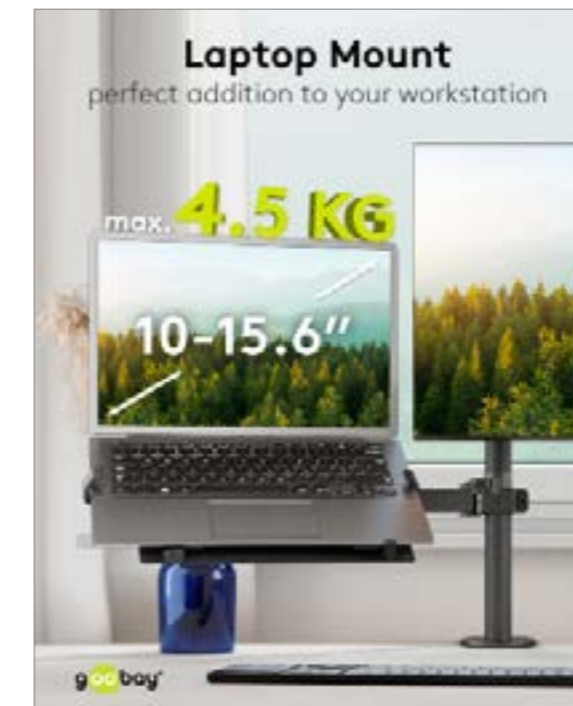

Goobay Basic

Laptop Mount for Monitor Arm

for monitors from 10 to 15.6 inches (25 - 40 cm), max. 4.5 kg, for mounting on a monitor mount

- Adjustable clamping jaws on the side to hold the device firmly and securely in position
- With ventilation slots for effective air circulation, the laptop stand prevents potential heat build-up under the device
- Suitable as a replacement or addition to a dual monitor mount

70817 Brown Box UVP 19,99 €