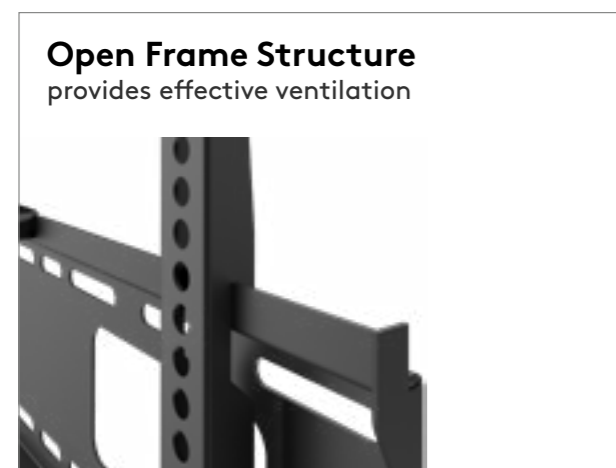

70822 Brown Box

UVP 49,99 €

0.95 cm
wall distance

Goobay OLED

TV wall mount OLED FIXED (L)

especially for OLED TVs from 37 to 70 inch (94-178 cm), up to 50 kg

- The extremely flat wall mount keeps the TV elegantly flat and space-saving on the wall with only 17 mm.
- Installation is getting easy by the innovative slide-in design and easy access to the mounted cabling.
- Easy mounting and compatible with VESA standards 200x100, 200x200, 300x200, 300x300, 400x200, 400x300, 400x400, 600x400.

49949 Retail Box

UVP 24,99 €

The FIXED Pro Series

The perfect solution for anyone who needs a fixed viewing angle on their TV – in the living room, bedroom or office. With the spring lock that automatically engages and the handy hand strap, installing any flat-screen TV becomes super easy.

- **Automatic Click-in & Easy Release**
The mounting aid with spring lock for secure snap-in and release when hanging up the TV (no locking screws that have to be fixed manually) makes installation child's play.
- **The integrated spirit level ensures easy alignment of the installation.**