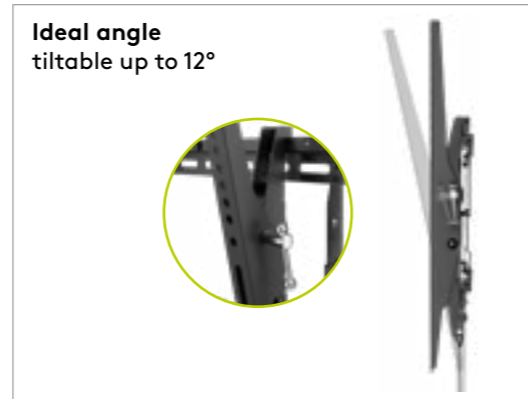

49731 Retail Box UVP 19,99 €

Goobay Basic

TV wall mount Basic TILT (L)

for TVs from 37 to 70 inch (94-178 cm), tiltable, up to 35 kg

- The flat wall mount keeps the TV elegantly flat and space-saving on the wall with only 20.5 mm and can also be tilted up to 8°.
- Suitable wall bracket for most flat and curved TVs of all popular brands (e. g. Samsung (also QLED and LED), Sony, Philips, LG) and sizes (e. g. 40 inch, 43 inch, 49 inch, 50 inch, 55 inch, 58 inch, 65 inch)
- Easy mounting and compatible with VESA standards 200x200, 300x300, 400x200, 400x400, 600x400.

49741 Retail Box UVP 24,99 €

Goobay Basic

TV wall mount Basic TILT (XL)

for TVs from 43 to 100 inch (109-254 cm), tiltable, up to 75 kg

- The flat wall mount keeps the TV elegantly flat and space-saving on the wall with only 45 mm and can also be tilted up to 10°.
- The integrated spirit level ensures easy alignment of the installation.
- The TV wall bracket is suitable for most curved and flat screen TVs of popular brands, e.g. Samsung (QLED and LED), Sony, Philips and LG, as well as for many sizes (e.g. 50 inch, 55 inch, 58 inch, 65 inch, 75 inch, 85 inch)
- Easy mounting and compatible with VESA standards 200x200, 300x300, 400x200, 400x400, 600x400, 800x400.

- The flat wall mount keeps the TV elegantly flat and space-saving on the wall with only 49 mm and can also be tilted up to 12°.
- Automatic Click-in & Easy Release - The mounting aid with spring lock for secure snap-in and release when hanging up the TV (no locking screws that have to be fixed manually) makes installation child's play.
- The integrated spirit level ensures easy alignment of the installation.