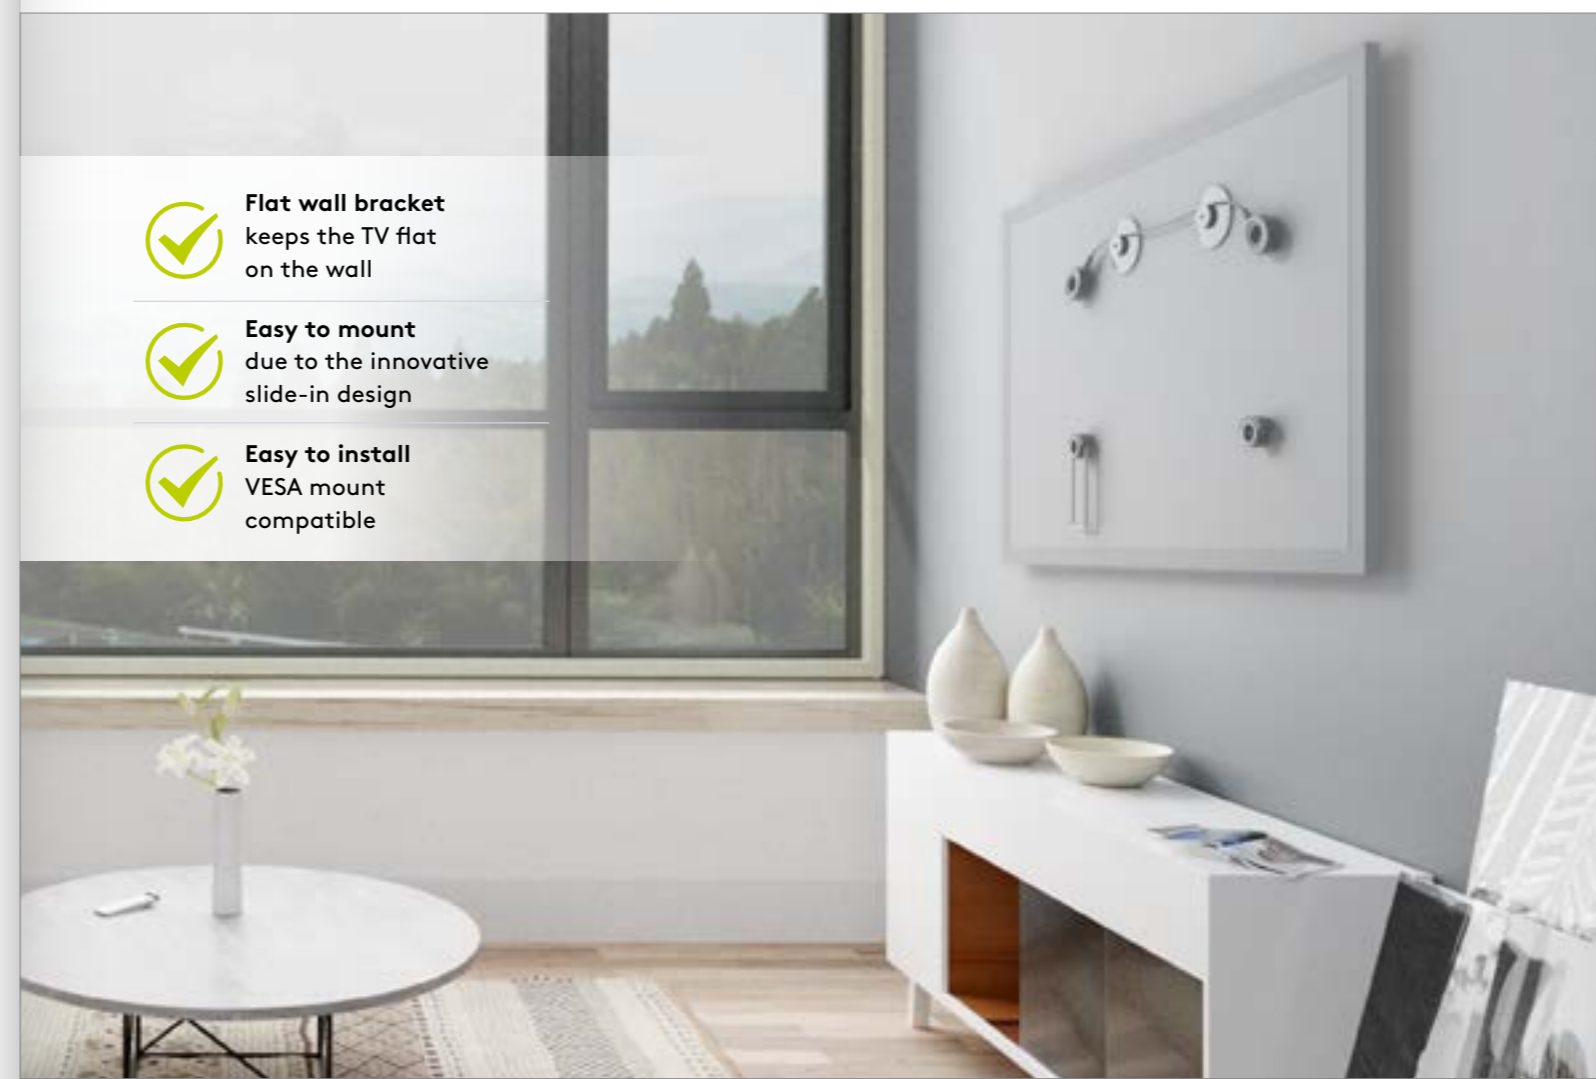

Goobay Basic

TV Wall Mount EasyMount Universal

for TVs from 37" to 70" (94-178 cm) to 50 kg with flexible cable system

- Simply hang up like a picture thanks to the innovative rope suspension function. The wallmount is extremely flexible and universal in application.
- The ultra flat mounting keeps the TV elegantly flat and space-saving on the wall with only 14.5 mm.
- Suitable wall bracket for most flat and curved TVs of all popular brands (e. g. Samsung (also QLED and LED), Sony, Philips, LG) and sizes (e. g. 40 inch, 43 inch, 49 inch, 50 inch, 55 inch, 58 inch, 65 inch).
- Easy mounting and compatible with VESA standards 100x100, 200x100, 200x200, 300x300, 400x200, 400x400, 600x400, 800x400, 800x600, 800x800.

63490 Retail Box UVP 34,99 €

Flat wall bracket
keeps the TV flat
on the wall

Easy to mount
due to the innovative
slide-in design

Easy to install
VESA mount
compatible

Ceiling TV Mount

Practical TV mount for installation on sloping ceilings, in or under cupboards and in various work areas.