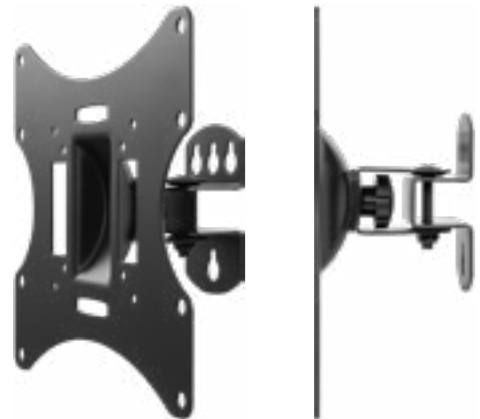

49890 Retail Box UVP 24,99 €

Goobay Pro TV wall mount Pro FIXED (L)

for TV sets from 37 to 70 inch (94-178 cm), up to 50 kg

- The extremely flat wall mount keeps the TV elegantly flat and space-saving on the wall with only 25 mm.
- The TV wall bracket is suitable for most curved and flat screen TVs of popular brands, e.g. Samsung (QLED and LED), Sony, Philips and LG, as well as for many sizes (e.g. 40 inch, 43 inch, 49 inch, 50 inch, 55 inch, 58 inch, 65 inch)
- Easy mounting and compatible with VESA standards 200x200, 300x300, 400x200, 400x400, 600x400.

49891 Retail Box UVP 29,99 €

Goobay Pro TV wall mount Pro FIXED (XL)

for TVs from 43 to 100 inch (109-254 cm), up to 75 kg

- The extremely flat wall mount keeps the TV elegantly flat and space-saving on the wall with only 30.5 mm.
- The TV wall bracket is suitable for most curved and flat screen TVs of popular brands, e.g. Samsung (QLED and LED), Sony, Philips and LG, as well as for many sizes (e.g. 50 inch, 55 inch, 58 inch, 65 inch, 75 inch, 85 inch).
- Easy mounting and compatible with VESA standards 200x200, 300x300, 400x200, 400x300, 400x400, 600x400, 600x600, 800x600, 900x600.

49892 Retail Box UVP 34,99 €

The TILT Basic Series

The perfect solution for anyone who needs a fixed viewing angle on the TV – in the living room, bedroom or office. The TV mounts in the TILT series can be adjusted to a fixed tilt angle for added convenience.

Goobay Basic

TV Wall Mount Basic TILT (Size S)

for TVs and monitors from 23 to 42 inch (58-107 cm), tilt and swivel

- practical, space-saving solution to mount TV sets of up to 30 kg while retaining full flexibility
- only 9 cm deep, the item is perfect for small TV sets in niches or above wall units such as in the kitchen or bedroom
- suitable for most TV sets of common sizes (e. g. 24 inch, 27 inch, 32 inch, 40 inch) and brands (Samsung, Sony, Philips, LG etc.) with QLED and LED
- easy mounting, compatible with VESA standards 75x75, 100x100, 200x100, 200x200