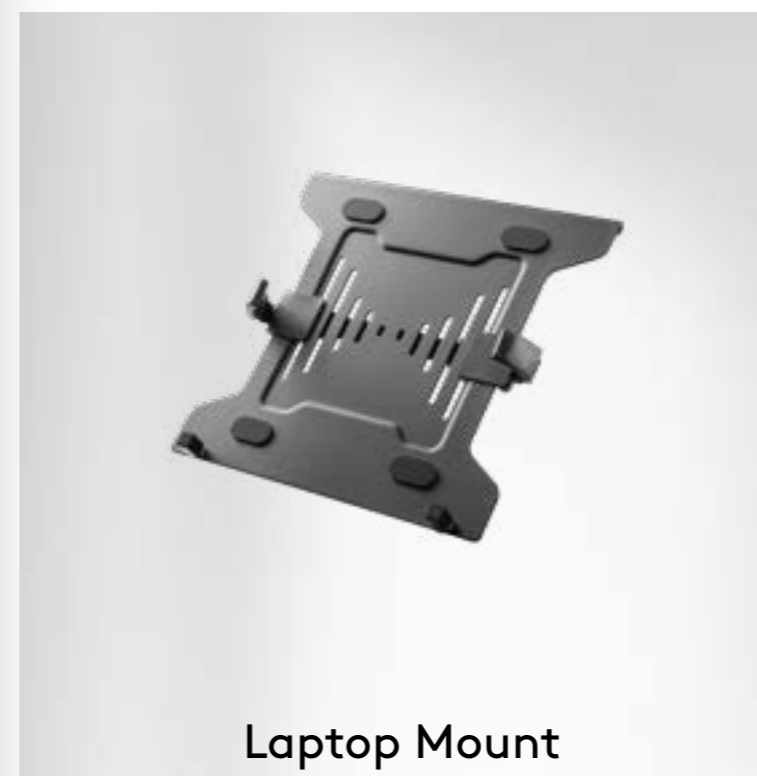

Mounts

CATALOGUE

1	MONITOR MOUNTS	3
1.1	MONITOR MOUNTS	4
1.2	MONITOR MOUNTS – WORKSTATION	10
1.3	MONITOR MOUNTS – LAPTOP MOUNTS	11
1.4	MONITOR MOUNTS – GAMING & BUSINESS CURVED XL	12
2	TV MOUNTS	13
2.1	TV WALL MOUNTS – FIXED	16
2.2	TV WALL MOUNTS – TILT	22
2.3	TV WALL MOUNTS – FULLMOTION	26
2.4	TV WALL MOUNTS – ACCESSORIES	32
2.5	TV WALL MOUNTS – UNIVERSAL	33
2.6	TV CEILING MOUNT	34
2.7	TV FLOOR STANDS & FEET	35
3	SPEAKER MOUNTS	38
4	PROJECTOR MOUNTS	43
5	CARAVAN – TV WALL MOUNTS	45
6	OVERVIEW MOUNTS	49

Single & Dual

Workstation

Laptop Mount

Gaming & Business Curved XL

MONITOR MOUNTS

SIMPLY FULLY FLEXIBLE

ERGONOMIC, SMOOTH, FLEXIBLE – OUR AGILE ALL-ROUNDERS OFFER
OUTSTANDING CONVENIENCE AT THE DESK AND IN THE OFFICE

The Basic Series

The monitor mount is the perfect addition to the ergonomic workplace and adapts to all of your everyday requirements.

- With its slim base, the robust monitor stand is the space-saving solution for the desk at home or in the office
- The integrated cable management system of the monitor arm protects the cables and creates a clean look without cable clutter
- Installation is quick and easy with the included mounting material, either using a screw with drill hole or a table clamp that can be removed without leaving any residue
- Recommended tabletop thickness for both mounting variants of the monitor stand: 10-85 mm
- The monitor mount is compatible with the VESA® standards 75x75 mm and 100x100 mm

Goobay Basic

Monitor Mount Single Flex

for curved and flat monitors between 17 and 32 inches (43-81 cm) up to 8 kg

- Perfect for the stable desk mounting of a screen up to 8 kg via a clamp, height-adjustable, 90° tiltable, 180° swivelling, 360° rotation
- Incl. removable, VESA®-compatible mounting plate for an easy replacement of individual monitors without tools