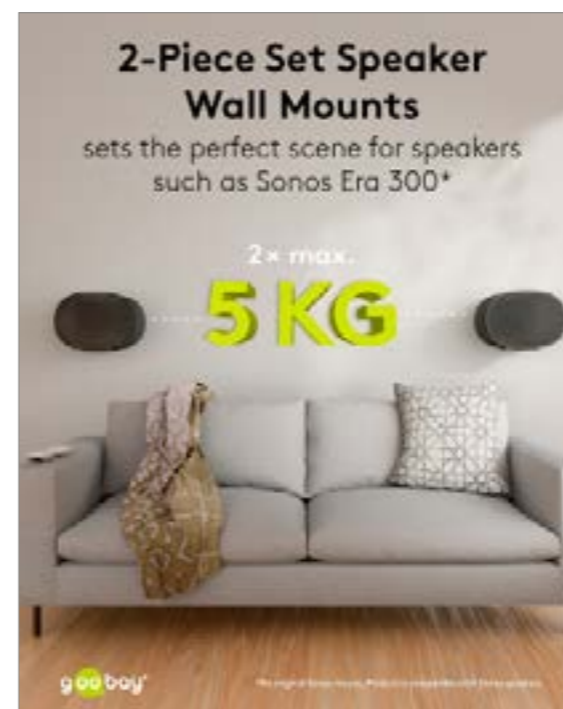

Goobay Basic

Speaker Wall Mount Modern Era 3 Flex

2 pieces, compatible with the Sonos Era 300, secure and discreet speaker mount

- Speaker mount made of robust metal for secure wall mounting of satellite speakers weighing up to 5 kg
- Compatible with speakers such as the Sonos Era 300
- Due to its compact format, the mount can easily be positioned anywhere in order to achieve an excellent sound experience
- Thanks to the stable joints, the wall mount steplessly tilts up to -18° and swivels ±45°