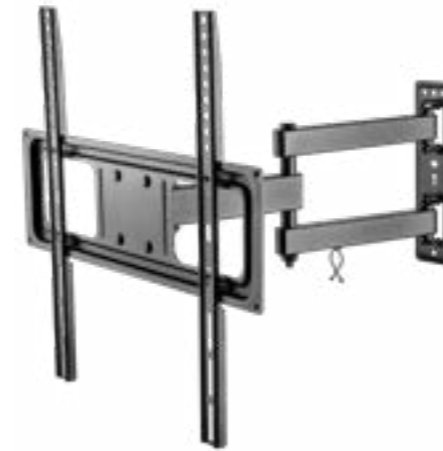

49714 Retail Box UVP 19,99 €

Goobay Basic

TV wall mount Basic FULLMOTION (S)

for TVs from 23 to 42 inch (58-107cm), fully movable double arm joint (swivel and tilt), up to 20 kg

- Perfect viewing angle and maximum flexibility through full mobility in tilt (up/down from +3° to -10°) and swivel (left/right by ±90°)
- The wall mount keeps the TV in the position with only 44 mm elegantly flat and space-saving on the wall and can be extended up to 320 mm to achieve the optimal viewing angle.
- The TV wall bracket is suitable for most TV sets of popular brands, e.g. Samsung (QLED and LED), Sony, Philips and LG, as well as for many sizes (e.g. 24 inch, 27 inch, 32 inch, 40 inch)
- Easy mounting and compatible with VESA standards 75x75, 100x100, 100x150, 150x100, 150x150, 200x100, 200x200.

49715 Retail Box UVP 19,99 €

Goobay Basic

TV wall mount Basic FULLMOTION (M)

for TVs from 32 to 55 inch (81-140 cm), fully mobile (swivel and tilt), up to 35 kg

- Perfect viewing angle and maximum flexibility through full mobility in tilt (up/down from +10° to -15°) and swivel (left/right by ±90°)
- The wall mount keeps the TV in the position with only 63mm elegantly flat and space-saving on the wall and can be extended up to 427 mm to achieve the optimal viewing angle.
- The integrated cable management system ensures order and protection of the connection cables.
- The TV wall bracket is suitable for most curved and flat screen TVs of popular brands, e.g. Samsung (QLED and LED), Sony, Philips and LG, as well as for many sizes (e.g. 32 inch, 40 inch, 43 inch, 49 inch, 50 inch, 55 inch)
- Easy mounting and compatible with VESA standards 200x200, 300x300, 400x200, 400x400.