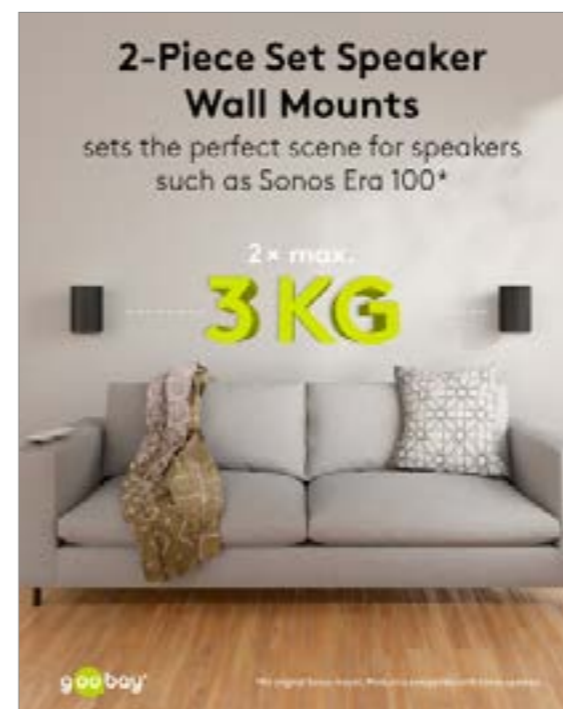

Goobay Basic

Speaker Wall Mount Modern Era 1 Flex

2 pieces, compatible with the Sonos Era 100, swivelling and tilting speaker mount

- Speaker mount made of robust metal for secure wall mounting of satellite speakers weighing up to 3 kg
- Compatible with speakers such as the Sonos Era 100
- Due to its compact format, the mount can easily be positioned anywhere in order to achieve an excellent sound experience
- Thanks to the stable joints, the wall mount steplessly tilts up to -18° and swivels ±45°