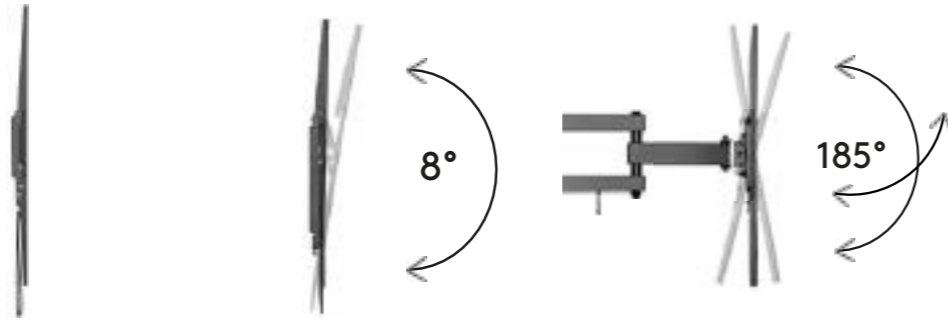

TV Wall Mount – Clear Product Range Structure

FIXED

TILT

FULL MOTION