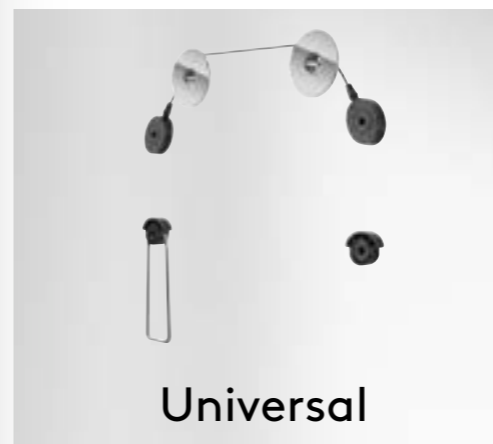

TV Mounts

TV MOUNTS

CREATE A CINEMATIC EXPERIENCE WITH YOUR TV

FULLY FLEXIBLY ALIGNED, OUR MOUNTS ENSURE COMPLETE IMMERSION AND PERFECT VIEWING ANGLES FOR DISCOVERING NEW WORLDS