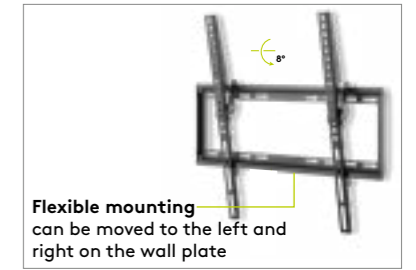

Goobay Basic

TV Wall Mount Basic TILT (Size S)

for TVs and monitors from 23 to 42 inch (58-107 cm), tilt and swivel

- practical, space-saving solution to mount TV sets of up to 30 kg while retaining full flexibility
- only 9 cm deep, the item is perfect for small TV sets in niches or above wall units such as in the kitchen or bedroom
- suitable for most TV sets of common sizes (e. g. 24 inch, 27 inch, 32 inch, 40 inch) and brands (Samsung, Sony, Philips, LG etc.) with QLED and LED
- easy mounting, compatible with VESA standards 75x75, 100x100, 200x100, 200x200

- The open frame structure supports ventilation of the TV and allows access to the rear connections.

Goobay Basic

TV wall mount Basic TILT (M)

for TVs from 32 to 55 inch (81-140 cm), tiltable, up to 35 kg