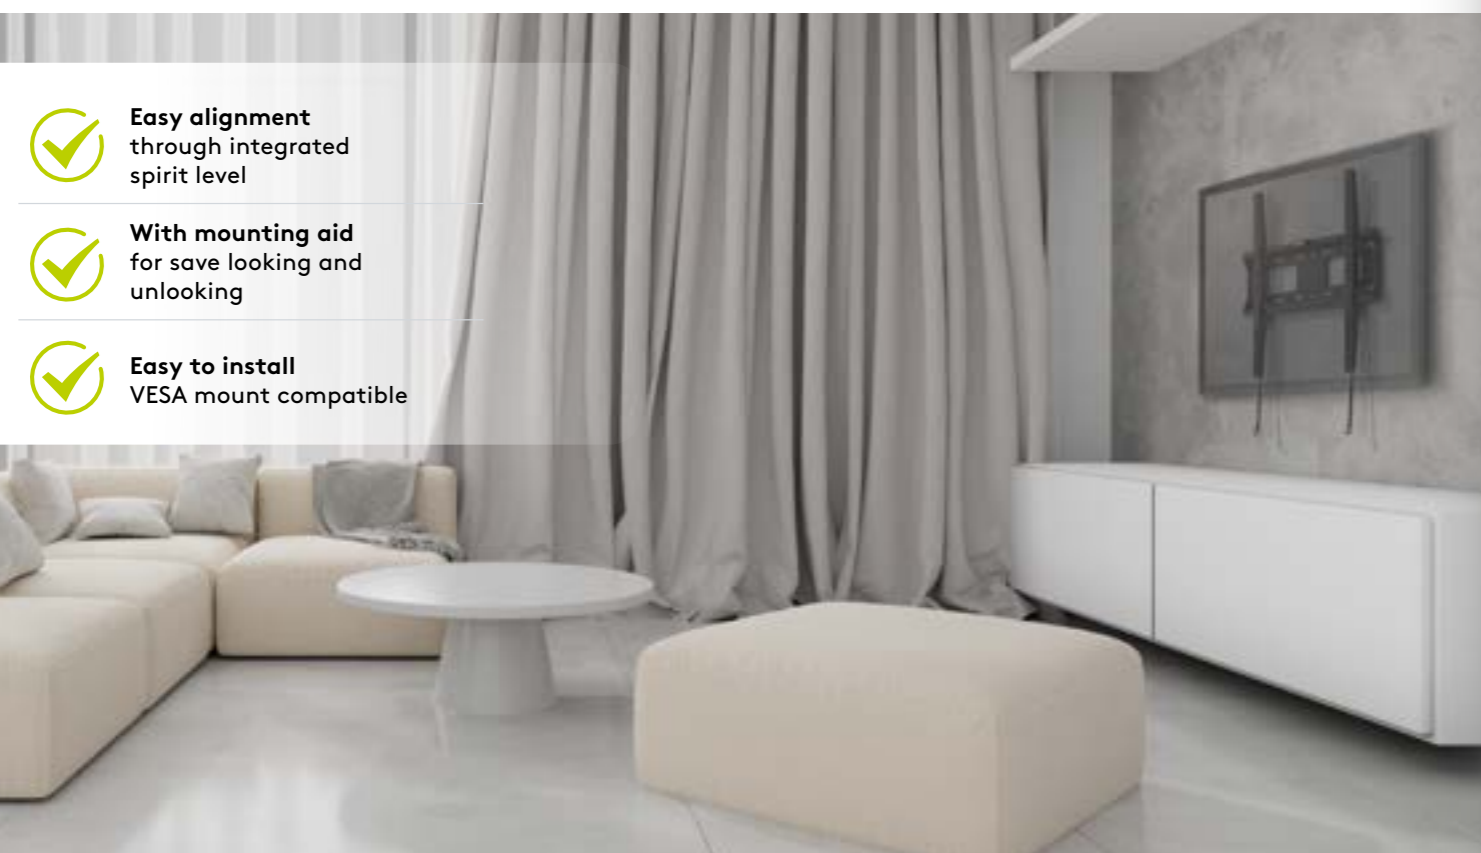

The FIXED Pro Series

The perfect solution for anyone who needs a fixed viewing angle on their TV – in the living room, bedroom or office. With the spring lock that automatically engages and the handy hand strap, installing any flat-screen TV becomes super easy.

- **Automatic Click-in & Easy Release**
  The mounting aid with spring lock for secure snap-in and release when hanging up the TV (no locking screws that have to be fixed manually) makes installation child's play.
- **The integrated spirit level ensures easy alignment of the installation.**

- ✓ **Easy alignment** through integrated spirit level
- ✓ **With mounting aid** for save looking and unlooking
- ✓ **Easy to install** VESA mount compatible