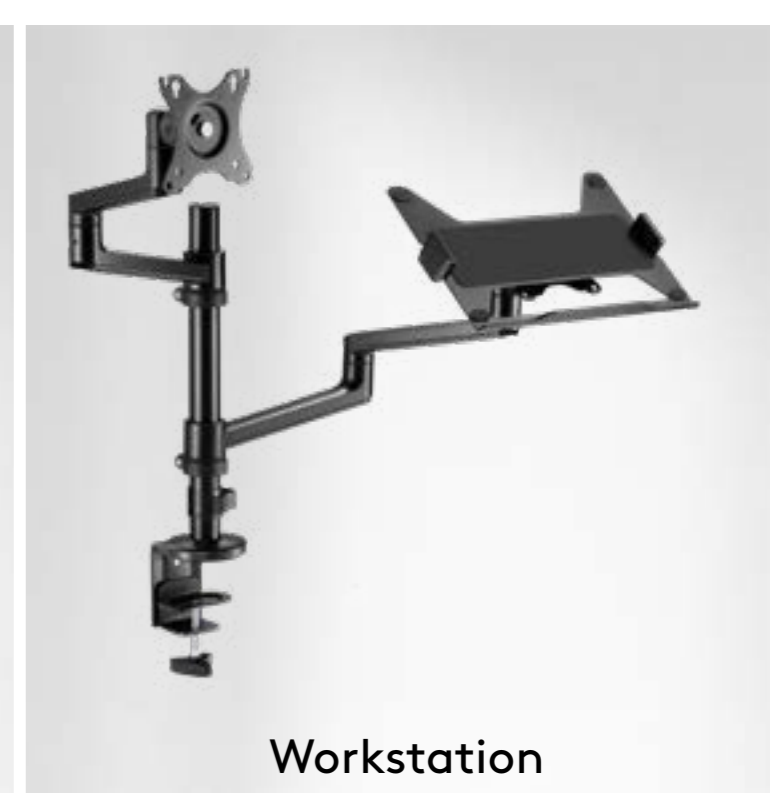

Mounts

CATALOGUE

1	MONITOR MOUNTS	3
1.1	MONITOR MOUNTS	4
1.2	MONITOR MOUNTS – WORKSTATION	10
1.3	MONITOR MOUNTS – LAPTOP MOUNTS	11
1.4	MONITOR MOUNTS – GAMING & BUSINESS CURVED XL	12
2	TV MOUNTS	13
2.1	TV WALL MOUNTS – FIXED	16
2.2	TV WALL MOUNTS – TILT	22
2.3	TV WALL MOUNTS – FULLMOTION	26
2.4	TV WALL MOUNTS – ACCESSORIES	32
2.5	TV WALL MOUNTS – UNIVERSAL	33
2.6	TV CEILING MOUNT	34
2.7	TV FLOOR STANDS & FEET	35
3	SPEAKER MOUNTS	38
4	PROJECTOR MOUNTS	43
5	CARAVAN – TV WALL MOUNTS	45
6	OVERVIEW MOUNTS	49

Single & Dual

Workstation

Laptop Mount

Gaming & Business Curved XL

MONITOR MOUNTS

SIMPLY FULLY FLEXIBLE

ERGONOMIC, SMOOTH, FLEXIBLE – OUR AGILE ALL-ROUNDERS OFFER
OUTSTANDING CONVENIENCE AT THE DESK AND IN THE OFFICE

The Basic Series

The monitor mount is the perfect addition to the ergonomic workplace and adapts to all of your everyday requirements.

- With its slim base, the robust monitor stand is the space-saving solution for the desk at home or in the office
- The integrated cable management system of the monitor arm protects the cables and creates a clean look without cable clutter
- Installation is quick and easy with the included mounting material, either using a screw with drill hole or a table clamp that can be removed without leaving any residue
- Recommended tabletop thickness for both mounting variants of the monitor stand: 10-85 mm
- The monitor mount is compatible with the VESA® standards 75x75 mm and 100x100 mm

Goobay Basic

Monitor Mount Single Flex

for curved and flat monitors between 17 and 32 inches (43-81 cm) up to 8 kg

- Perfect for the stable desk mounting of a screen up to 8 kg via a clamp, height-adjustable, 90° tiltable, 180° swivelling, 360° rotation
- Incl. removable, VESA®-compatible mounting plate for an easy replacement of individual monitors without tools