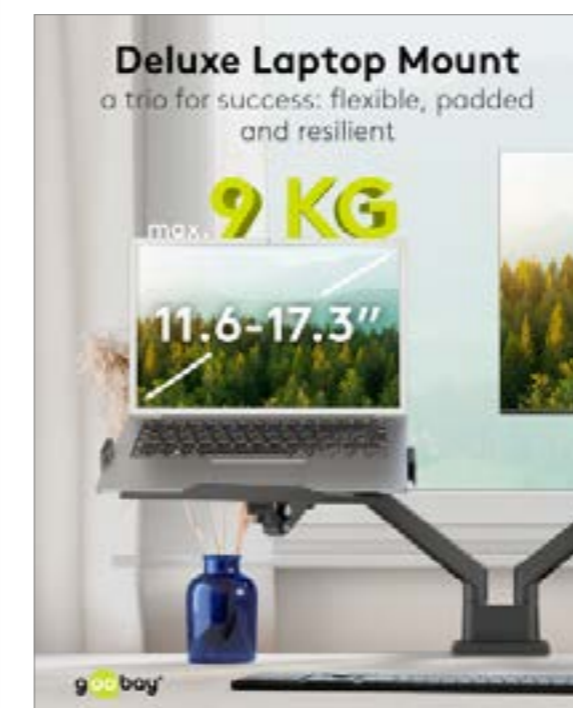

- Practical, robust metal laptop mount for monitor arms with VESA®-compatible mounting plates
- With ventilation slots for effective air circulation, the laptop stand prevents potential heat build-up under the device
- The laptop mount is compatible with the VESA® standards 75x75 mm and 100x100 mm

Goobay Basic

Laptop Mount for Monitor Arm

for monitors from 10 to 15.6 inches (25 - 40 cm), max. 4.5 kg, for mounting on a monitor mount

- Adjustable clamping jaws on the side to hold the device firmly and securely in position
- With ventilation slots for effective air circulation, the laptop stand prevents potential heat build-up under the device
- Suitable as a replacement or addition to a dual monitor mount

70817 Brown Box UVP 19,99 €

Goobay Basic

Deluxe Laptop Mount for Monitor Arm

for monitors from 11.6 to 17.3 inches (29 - 44 cm), max. 9 kg, for mounting on a monitor mount

- Padded clamping jaws with spring mechanism to hold the laptop firmly and securely in position without scratching or damaging the device
- Suitable as a replacement or addition to a dual monitor mount