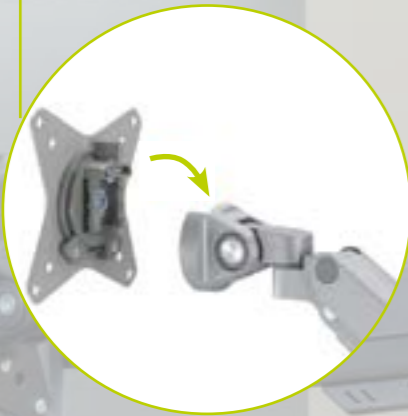

The Pro Series

for the professional sector

Detachable VESA Plate
for quick attachment
and detachment