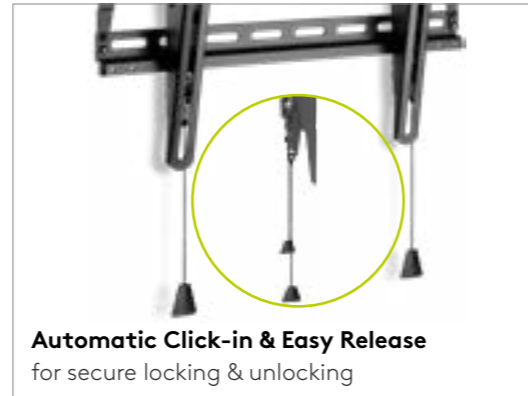

The TILT Pro Series

The perfect solution for anyone who needs a fixed viewing angle of the TV – in the living room, bedroom or office. The TV mounts in the TILT series can be adjusted to a fixed tilt angle for added convenience. With the automatic spring lock and the handy hand strap, installing any flat-screen TV becomes super easy.

- The flat wall mount keeps the TV elegantly flat and space-saving on the wall with only 49 mm and can also be tilted up to 12°.
- Automatic Click-in & Easy Release - The mounting aid with spring lock for secure snap-in and release when hanging up the TV (no locking screws that have to be fixed manually) makes installation child's play.
- The integrated spirit level ensures easy alignment of the installation.

Goobay Pro TV wall mount Pro TILT (M)

for TVs from 32 to 55 inch (81-140 cm), up to 70 kg

- The TV wall bracket is suitable for most curved and flat screen TVs of popular brands, e.g. Samsung (QLED and LED), Sony, Philips and LG, as well as for many sizes (e.g. 32 inch, 40 inch, 43 inch, 49 inch, 50 inch, 55 inch)
- Easy mounting and compatible with VESA standards 75x75, 100x100, 100x150, 150x100, 150x150, 200x100, 100x200, 200x200, 300x200, 300x300, 400x200, 400x300, 400x400.

49909 Retail Box UVP 29,99 €