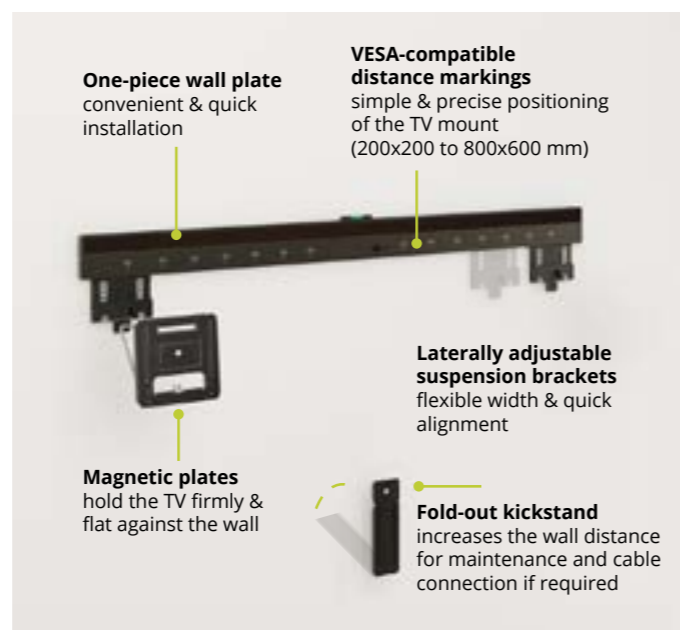

Goobay Basic

Ultraslim TV Wall Mount Basic FIXED (XL)

mount for TVs from 43 to 100 inches (109–254 cm), max. 75 kg, ultra-flat design with 9.5 mm wall distance

- Perfect for particularly large and heavy TV sets up to 100 inches (254 cm) and 75 kg, which can be easily and quickly attached using snap-on mounting
- For precise installation and alignment, the crossbar has convenient, VESA®-compatible distance markings and a built-in spirit level
- The suspension brackets are laterally adjustable and therefore easy to align with the VESA®-compatible markings
- The supplied support can be wedged between the appliance and the wall as required, creating space to simplify the process of connecting cables
- The TV wall bracket is suitable for most curved and flat screen TVs from popular brands, e.g. Samsung (QLED and LED), Sony, Philips and LG as well as many sizes, e.g. 50 inch, 55 inch, 58 inch, 65 inch, 75 inch, 85 inch
- Compatible with VESA® standards 200x200 mm, 300x200 mm, 400x200 mm, 300x300 mm, 400x300 mm, 400x400 mm, 600x400 mm, 800x400 mm, 800x600 mm

70822 Brown Box

UVP 49,99 €

0.95 cm
wall distance

Goobay OLED

TV wall mount OLED FIXED (L)

especially for OLED TVs from 37 to 70 inch (94-178 cm), up to 50 kg

- The extremely flat wall mount keeps the TV elegantly flat and space-saving on the wall with only 17 mm.
- Installation is getting easy by the innovative slide-in design and easy access to the mounted cabling.
- Easy mounting and compatible with VESA standards 200x100, 200x200, 300x200, 300x300, 400x200, 400x300, 400x400, 600x400.

49949 Retail Box

UVP 24,99 €