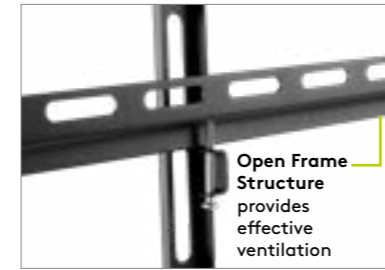

- The open frame structure supports ventilation of the TV and allows access to the rear connections.

Goobay Basic

TV wall mount Basic TILT (M)

for TVs from 32 to 55 inch (81-140 cm), tiltable, up to 35 kg

- The flat wall mount keeps the TV elegantly flat and space-saving on the wall with only 20.5 mm and can also be tilted up to 8°.
- Suitable wall bracket for most flat and curved televisions of all popular brands (e. g. Samsung (also QLED and LED), Sony, Philips, LG) and sizes (e. g. 32 inch, 40 inch, 43 inch, 49 inch, 50 inch, 55 inch)
- Easy mounting and compatible with VESA standards 200x200, 300x300, 400x200, 400x400.

49731 Retail Box UVP 19,99 €