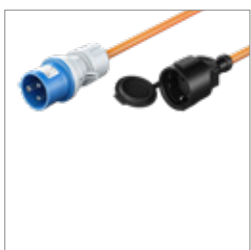

5.00 m 76265 Sleeve

RRP 37.99 €

10.00 m 76266 Sleeve

RRP 54.99 €

Goobay

CEE Adapter Cable, CEE Plug to Safety Coupler (Type E/F)

camping cable for outdoor areas

- The essential camping accessory: CEE adapter for connecting a motorhome, caravan or trailer tent to the power grid at the campsite
- Can also be used to bridge larger distances up to the 230 V mains connection in combination with a safety plug extension
- With IP44 splash water protection, it is perfectly suited for long-term outdoor use, in roofed areas, damp rooms and on construction sites
- The orange signal colour of the power cable ensures increased visibility and meets the safety standards on international campsites
- The integrated cap of the safety socket protects against dust, dirt and mechanical damage
- Heavy-duty rubber sheath cable H07RN-F 3G2.5 with a cable cross-section of 2.5 mm² as required on camping sites
- Oil, UV and ozone resistant

1,50 m	76223	Sleeve	RRP	16.99 €
5,00 m	76224	Sleeve	RRP	29.99 €

Goobay

CEE Adapter Cable

camping cable for outdoor areas

- With IP44 splash water protection, it is perfectly suited for long-term outdoor use, in roofed areas, damp rooms and on construction sites
- The orange signal colour of the power cable ensures increased visibility
- The integrated, self-closing cap of the CEE socket protects against dust, dirt and mechanical damage
- Heavy-duty rubber sheath cable H07RN-F 3G2.5 with a cable cross-section of 2.5 mm²
- Depending on local safety requirements, it may be used as a CEE adapter for motorhomes, caravans and camping or at the campsite
- Oil, UV and ozone resistant, Note: not protected against reverse polarity