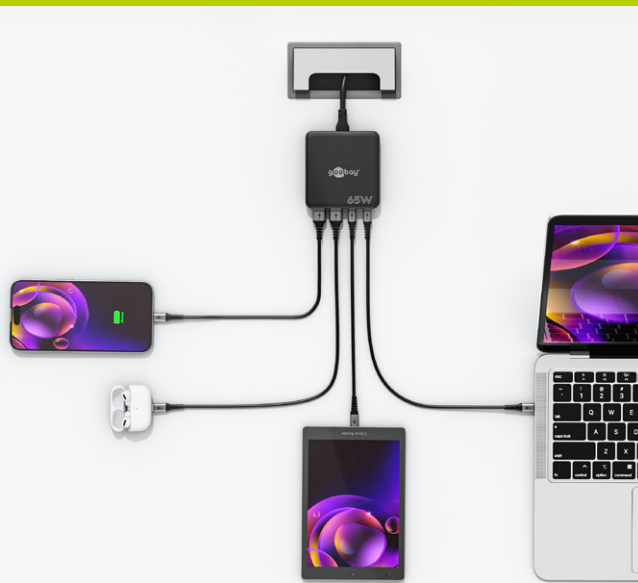

USB-C™ PD GaN Multiport Desktop Charger (65 W)

2x USB-C™ ports (Power Delivery) and
2x USB-A ports (Quick Charge 3.0)

Features

With an output of 65 W, the USB-C™ charging adapter is specially designed for energy-intensive devices, from power banks to notebooks

Semiconductors with GaN technology allow for faster, more efficient charging and a lighter, more compact design compared to conventional chargers

The USB-C™ charger supplies up to four devices at once and offers a space-saving alternative to bulky laptop power adapters

The fast charging mode powers laptops such as the Apple MacBook via USB-C™ Power Delivery, simultaneously charging smartphones via USB-A Quick Charge at high speed

The super-compact design of the charging station blends seamlessly into the desktop landscape and ensures a clean look without cable clutter

For extra discreet use, the desktop charger can also be attached under the desk using separate tools or stickers

Compatible with laptop brands such as Lenovo, HP, Dell, smartphones such as the Apple iPhone (from iPhone 15) and tablets such as the Apple iPad or Samsung Galaxy Tab

Availability	Item no.	EAN	RRP	Pcs./master carton	Pcs./PU	Length	Width	Height	Weight
● exp. from WEEK 09	65813	4040849658136	44.99 €	40	1	12.20 cm	12.10 cm	4.50 cm	0.325 kg