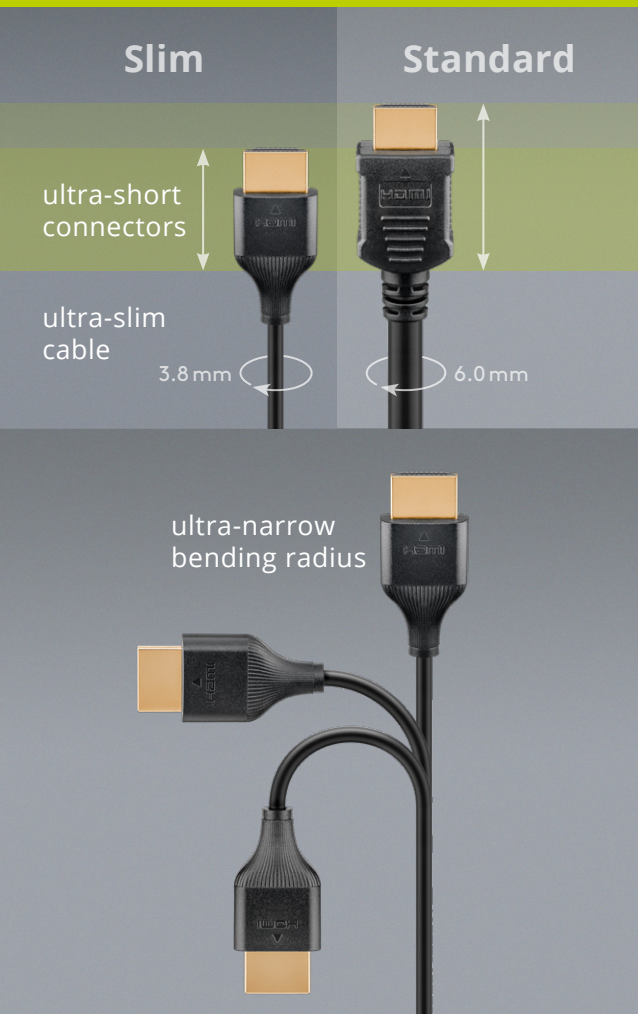

Slim HDMI™ High Speed Cable with Ethernet

4K/60Hz

Features

The cable is suitable for high-resolution image transmission with Ultra HD at up to 4K @ 60 Hz (backward compatible) and a data rate of up to 18 Gbit/s

Ideally suited for audio and video transmission between TV/monitor and projectors, game consoles (e.g. PlayStation 5, Xbox) or streaming receivers (e.g. Amazon Fire TV, Apple TV)

Ultraslim design with short plug, bend protection and small bending radius for connection in confined spaces, e.g. on the back of devices in front of walls or in furniture

The integrated Ethernet channel (HEC) connects any HDMI™ device to devices in the wired network without a separate internet cable

The CEC function (Consumer Electronics Control) creates flexible operability via only one remote control, e.g. for switching on several paired HDMI™ devices with a single press of a button

Supports 3D and HDR (High Dynamic Range) for excellent, high-contrast picture quality as well as the HDCP 2.2 encryption system

Supports advanced audio features such as eARC (Enhanced Audio Return Channel) and ARC (Audio Return Channel) for easy digital transmission from the TV to a soundbar or hi-fi system

Availability	Cable length	Item no.	EAN	RRP	Pcs./master carton	Pcs./PU	Length	Width	Height	Weight
● exp. from WEEK 09	0.50 m	75292	4040849752926	8.99 €	400	1	10.00 cm	9.00 cm	1.80 cm	0.020 kg
● exp. from WEEK 09	1.00 m	75293	4040849752933	9.99 €	300	1	12.20 cm	12.20 cm	1.80 cm	0.030 kg
● exp. from WEEK 09	2.00 m	75294	4040849752940	12.99 €	160	1	12.50 cm	12.50 cm	2.00 cm	0.040 kg
● exp. from WEEK 09	3.00 m	75295	4040849752957	13.99 €	100	1	13.50 cm	13.50 cm	2.30 cm	0.060 kg
● exp. from WEEK 09	5.00 m	75296	4040849752964	14.99 €	70	1	14.50 cm	14.50 cm	2.50 cm	0.090 kg