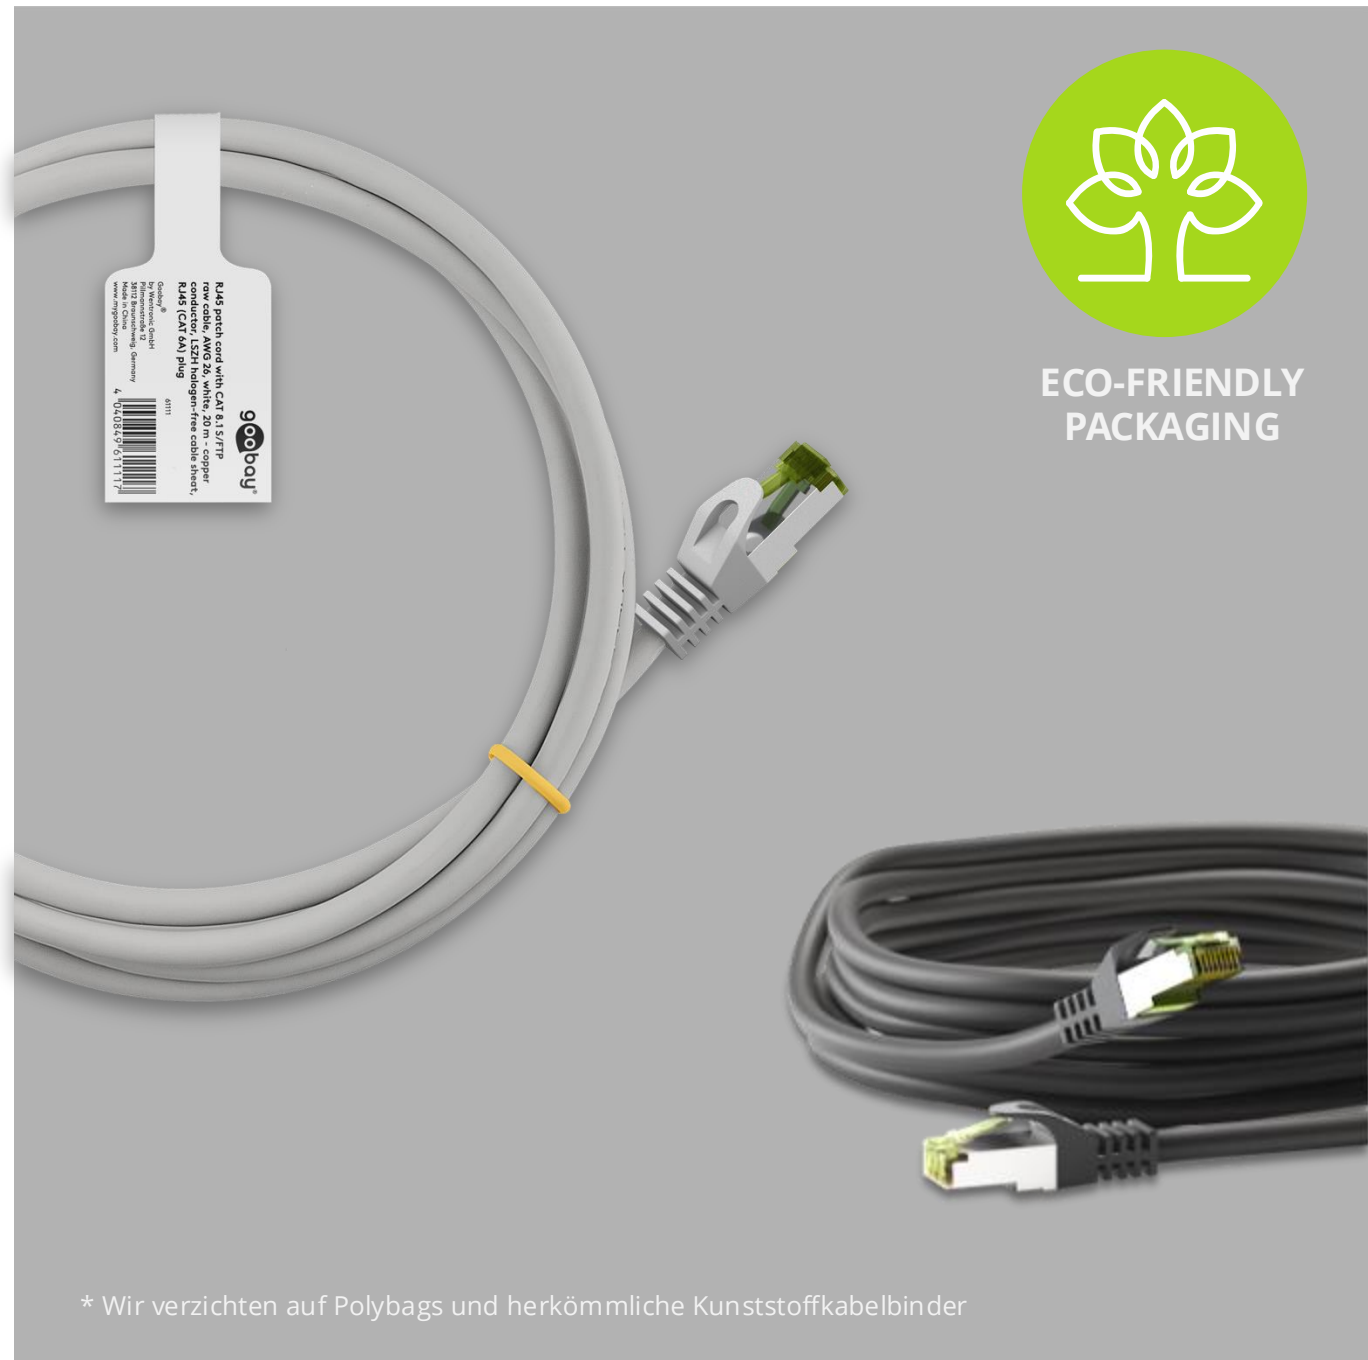

02 CAT 8.1

NACHHALTIGE VERPACKUNGEN

FÜR UNSEREN PLANETEN UND UNSERE ZUKUNFT

VERMEIDUNG VON UNNÖTIGEM PLASTIKMÜLL *

STABILE KABELBINDER AUS PAPIER

ALLE PRODUKTE DER SERIE MIT PAPIERETIKETT

* Wir verzichten auf Polybags und herkömmliche Kunststoffkabelbinder