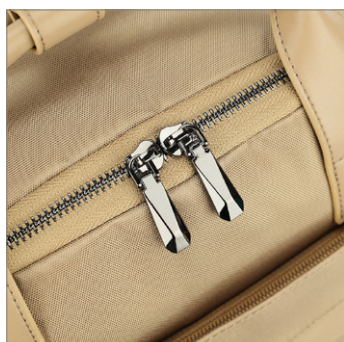

Black	76436	Bulk	RRP
Green	76437	Bulk	
Coffee	76438	Bulk	59.90 €

Golla

Set of Backpack and Laptop Sleeve 13 | 14 | 1 Inch

Special Offer: Bluetooth earbuds incl. (colour random) – only while stocks last!

- On the go in style: The laptop backpack in an elegant, minimalist design and the slim laptop case offer the perfect equipment for mobile life and for travelling
- Well-thought-out design: Backpack with slim laptop compartment and large pocket for accessories or luggage, complemented by two front compartments with a concealed zip
- Robust backpack: Made of water-repellent, durable material, with ergonomic straps and a padded back for increased comfort
- Secure sleeve: The water-repellent neoprene and effective padding reliably protect your laptop from challenging weather, shocks and other impacts
- Always at hand: Laptop cover with a handy front compartment and zipper for storing accessories such as charging cable, USB stick, Apple AirTag and other small essentials
- Simply perfect: Compatible with all laptops up to 13 inches (laptop sleeve) and 16 inches (backpack), e.g. Apple MacBook Pro, Apple MacBook Air and devices from manufacturers such as Lenovo, HP, Dell or Asus
- Dimensions backpack: 420 x 320 x 95 mm