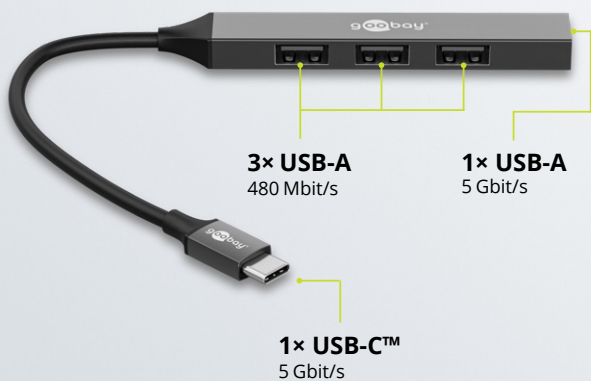

Slim 4-Port USB Hub, USB-C™ to USB-A

USB-C™ connector > 1x USB 3.2 socket (type A),
3x USB 2.0 socket (type A)

Features

The handy USB splitter expands one USB-C™ device port to four connections: As a result, a single tablet or laptop port serves up to four peripheral devices