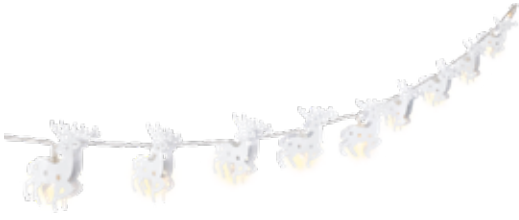

57949 Retail Box

RRP 5.99 €

Goobay

String Light "Reindeer" with 10 LEDs, White

with timer function, warm white (3000 K), battery-operated

- Fairy lights with timer function - 6 hrs. on/18 hrs. off, switch with 3 positions - ON/OFF/timer
- Total length 130 cm, lead 40 cm, distance between the LEDs 10 cm, transparent cable
- Battery operated (2x AA, not included)
- IP20 - for indoor use
- Pendants made of metal, white-coloured, approx. 5 x 6 x 1 cm
- The LED fairy lights are a special eye-catcher on winter and Christmas days.
- The stars punched out on both sides in the white, metal figures allow warm white light to fall through.