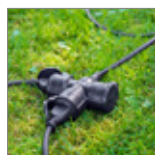

5.00 m	65437	Sleeve	RRP	19.99 €
10.00 m	65438	Sleeve	RRP	34.99 €
25.00 m	65439	Sleeve	RRP	54.99 €