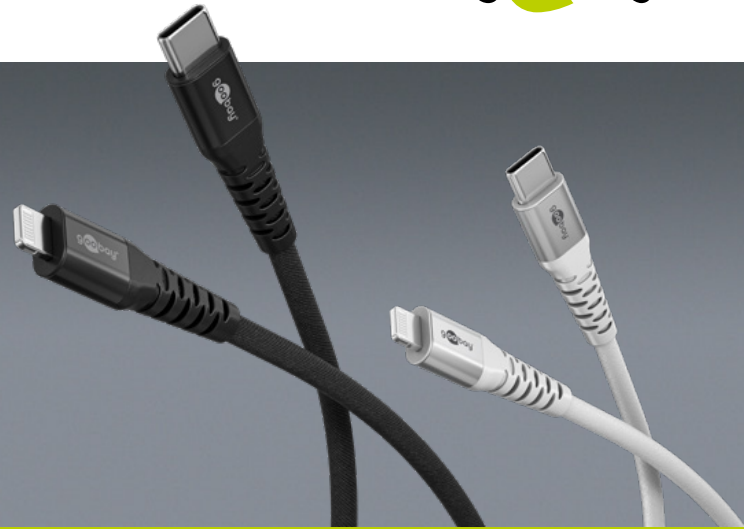

Lightning USB-C™ Supersoft Textile Cable with Metal Plug

extra-robust, MFi-certified charging and syncing cable for Apple iPhone/iPad

Features

Strong protection combined with full power: Thanks to its highly flexible silicone and textile cover, the Lightning cable defies all the rigours of everyday life and when travelling. With this 60-W fast charger, cable breakage and energy shortages are a thing of the past.

Robust charging and data cable with a textile-coated silicone sheath for maximum flexibility and effective protection against cable breakage

The iPhone charger cable provides super-fast charging with max. 60 W and high-speed data transfer at up to 480 Mbit/s

The MFi-certified USB cable with Apple Lightning connector charges iOS devices such as Apple iPhone, iPad, iPod or AirPods

The reinforced metal connectors with kink protection are designed for over 10,000 bending cycles, making the Lightning cable extremely durable

The braided textile cover of the Goobay USB-C™ charging cable is pleasant to the touch and gentle on sensitive surfaces

black

Availability	Cable length	Item no.	EAN	RRP	Pcs./master carton	Pcs./PU	Length	Width	Height	Weight
● exp. from WEEK 44	0.50 m	74514	4040849745140	18.49 €	400	1	9.00 cm	8.00 cm	1.50 cm	0.0218 kg
● exp. from WEEK 44	1.00 m	74515	4040849745157	19.49 €	400	1	9.50 cm	7.00 cm	2.00 cm	0.024 kg
● exp. from WEEK 44	2.00 m	74516	4040849745164	21.49 €	240	1	10.00 cm	9.00 cm	2.30 cm	0.058 kg
● exp. from WEEK 44	3.00 m	74517	4040849745171	23.49 €	160	1	11.50 cm	10.00 cm	2.50 cm	0.089 kg

white

Availability	Cable length	Item no.	EAN	RRP	Pcs./master carton	Pcs./PU	Length	Width	Height	Weight
● exp. from WEEK 44	0.50 m	74518	4040849745188	18.49 €	400	1	10.00 cm	7.00 cm	1.00 cm	0.017 kg
● exp. from WEEK 44	1.00 m	74519	4040849745195	19.49 €	400	1	10.00 cm	8.00 cm	1.00 cm	0.024 kg
● exp. from WEEK 44	2.00 m	74520	4040849745201	21.49 €	240	1	10.00 cm	9.00 cm	2.00 cm	0.057 kg
● exp. from WEEK 44	3.00 m	74521	4040849745218	23.49 €	160	1	11.00 cm	9.00 cm	2.50 cm	0.089 kg