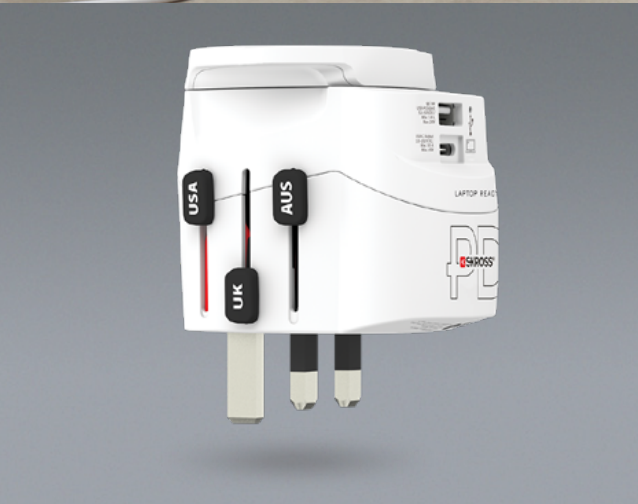

Travel Adapter PRO Light USB AC45PD

45 W, 1x USB-C™ and 1x USB-A charger plus international mains plugs for 2- and 3-pin devices

Features

Charging adapter with 1x USB-C™ and 1x USB-A for full flexibility on the go and on holiday: ideal for USB devices such as laptops, smartphones, tablets, power banks, cameras, smartwatches or e-readers

Multifunctional power: The adapter enables high-speed charging at up to 45 W via USB-C™ with Power Delivery and parallel charging of two USB devices plus one electrical device

Compact universal travel adapter with socket input for electrical appliances in Europe (safety plug type E/F) and adapter top for UK (type G), USA/Japan (type A) or Australia/China (type I)

On the output side, 4 sliding plugs fold out the appropriate mains plug for Europe (safety plug), UK, USA/Japan or Australia/China

Max. load: 7 A, input voltage: 100 - 250 V (AC), power depending on input voltage: 700 - 1750 W

The European plug adapter has a replaceable fuse (type T 7 A) and is supplied with a charging cable (USB-C™ to USB-C™, 1.6 m)

The travel plug does not convert the voltage from the local power grid and may only be connected to devices with a suitable input voltage

Availability	Item no.	EAN	RRP	Pcs./master carton	Pcs./PU	Length	Width	Height	Weight
● available	75253	7640166329107	74.90 €	20	1	11.50 cm	10.50 cm	7.00 cm	0.326 kg