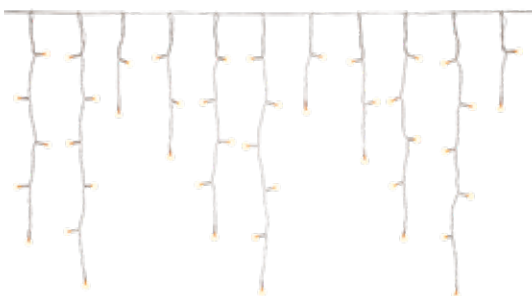

Goobay

Icicle String Light with 400 LEDs

with timer function and 24 V external transformer, warm white (3000 K), for indoor and outdoor use (IP44)

- Fairy lights with timer function - 6 hrs. on/18 hrs. off, one switch for ON/OFF/timer
- Total length 15 m, lead 5 m, distance between the strands 10 cm, distance between the LEDs 10 cm, transparent cable
- Length of the strands: approx. 60 cm with 6 LEDs, 50 cm with 5 LEDs, 30 cm with 3 LEDs, 20 cm with 2 LEDs
- Input: 100-240 V (AC), 50 / 60 Hz, output: 24 V (DC), 250 mA, 6 W
- The decorative LED string light can be attached in the window or outside on the gutter and provides great light effects in the Advent season.
- The fairy lights create a magical winter setting in the house and an atmospheric mood in the dark months of the year.

57940 Retail Box

RRP 29.99 €