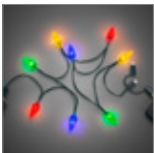

60336 Retail Box

RRP 11.99 €

Goobay

Smartphone USB Charging Cable with LED Lights

with 8 colourful lights, charges Android smartphones, iPhones, USB-C™ and Micro-USB devices

- Triple adapter from USB-A to Micro-USB, USB-C™ and Lightning plug to charge your smartphone, iPhone and other USB devices.
- Designed like a chain of lights, the charging cable sets the mood for the winter season in an original way.
- Multi-coloured lighting prevents the cable from becoming a tripping hazard.
- LED charging cable is ideal as an Advent or Christmas gift.
- 90 cm charging cable with 8 cone-shaped light bulbs in bright colours (red, yellow, blue and green) and 10 cm distance between the LEDs.
- Approved for indoor use due to protection class IP20