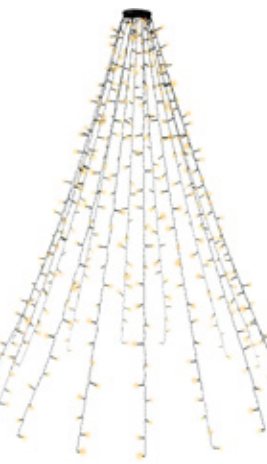

Goobay

400 LED Tree String Lights with Ring

with timer and memory function, 8 light modes, 24 V external transformer, warm white (3000 K), for indoor and outdoor use (IP44)

- The fairy lights suspended from a ring are suitable for a Christmas tree with a height of 1.40-1.75 m.
- Battery-operated string light is suitable as atmospheric lighting for fir trees, but also ideal as decoration for weddings, New Year's Eve, birthday parties and in the garden.
- The strings can be placed in the tree flexibly and simplify the decorating process compared to conventional fairy lights.
- Adapter plug with 8 modes (combination, in waves, sequential, slow glow, fast change, slow dimming, twinkle, continuous light), timer 6 hrs on/ 18 hrs off, memory function
- Light net with 16 strings of 25 LEDs each, string length 1.50 m, distance between LEDs 6 cm
- Christmas tree light is suitable for indoor and outdoor use thanks to protection class IP44.
- Total length: 6.50 m, of which supply cable 5 m, dark green cable and dark green ring with 11 cm Ø

60387 Retail Box

RRP 39.99 €