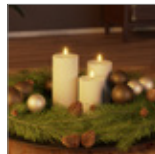

Goobay

Set of 3 LED Candles "Outdoor"

with 10-button remote control, for indoor and outdoor use (IP44), warm white (3000 K), battery-operated

- With their realistic flickering effect, the white LED candle lights are an eye-catcher for any interior style - in the home, in the garden, on the balcony or on the terrace
- The warm white light creates an atmospheric ambience and the perfect table decoration, party decoration, Christmas decoration and LED decoration for all occasions
- Handy control of the candle set via 10-button infrared remote control: On/Off, timer, 2 light modes, 4-level dimmer, range approx. 6 m
- With timer function: lighting interval of 2, 4, 6 or 8 hrs, automatic repetition in 24-hour cycles
- 2 light modes: romantic candle flicker or permanent light with 4 brightness levels for an individual ambience
- The set consists of 3 flameless LED candles in different sizes (7.1 x 10 / 12.5 / 15 cm) with a matt plastic surface and a realistic-looking black candle wick
- Battery-operated - candles: 2x AA each (6 pcs./set, not included), remote control: 1x CR2025 (included), battery compartment waterproof for outdoor use