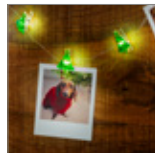

Goobay 10 LED Silver Wire Fairy Lights "Balls & Ribbons"

with timer function, warm white (3000 K), battery-operated

- Playful, festive wire light chain with micro LEDs to decorate windows, windowsills, tables and doors for Christmas
- The string lights can be incorporated into wreaths and table decorations with the help of the wire and creates atmospheric light reflections.
- LED string light with timer function: 6 hrs. on/18 hrs. off, 3-position switch: On/Off/Timer
- Battery-operated fairy lights, powered by 2x AA (not included)
- Christmas string light is approved for indoor use (protection class IP20).
- Total length: 120 cm, transparent supply cable: 30 cm, distance between LEDs: 10 cm, flexible silver wire
- Pendants: plastic, balls Ø 2 cm, large diamonds 1.2 x 1.1 cm, small diamonds 0.7 cm, red and white cotton bows approx. 7 cm

60269 Retail Box **RRP 5.99 €**