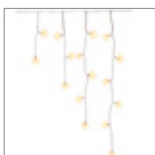

Goobay

Light Curtain with 300 LEDs

with remote control, timer function, 8 light modes, dimmer and 31 V external transformer, warm white (3000 K), for indoor and outdoor use (IP44)

- Adapter plug with 8 modes (combination, in waves, sequential, slow glowing, chasing, slow fading, twinkle and steady light), timer 6 hrs. on/18 hrs. off and memory function
- 13-button remote control for ON/OFF, timer 6 hrs. on/18 hrs. off, 8 modes and dimmer (25 %, 50 %, 75 %, 100 %), including 1x CR2025 button cell
- Total length 6.10 m, lead 5 m, distance between the strands 10 cm, distance between the LEDs 10 cm, transparent cable
- 12 strings with 25 LEDs each and 2.50 m in length
- Input: 100-240 V (AC), 50 / 60 Hz, output: 31 V (DC), 193 mA, 6 W
- Ideal decoration for Christmas, but also for parties, weddings, and much more. The fairy light wall provides magic light for every occasion.

57942 Retail Box

RRP 24.99 €