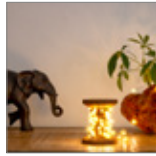

Goobay

LED Light Chain "Yarn Bobbin", small

with 3 m USB cable, 10 m fairy lights with 100 micro LEDs in warm white (2700 K) and switch (On/Off)

- Warm white micro LEDs create a cosy atmosphere, either as a singular light source on the bobbin or decorated as a wire light chain.
- Lights can be precisely draped with the help of the wire to set the scene for furniture or plants.
- Thanks to the simple, neutral design, the battery-operated fairy lights can be used in any season.
- Coil base ensures a firm stand, even when the wire is unwound.
- LED string light approved for indoor use due to protection class IP21
- USB cable 3 m, On/Off switch, power supply e.g. via USB-A socket adapter or power bank
- Dimensions: bobbin 9.5 x 7.5 cm, 10 m wire string lights with 10 cm distance between LEDs, materials: real wood, copper wire

60341 Retail Box

RRP 16.99 €

Goobay

LED Light Chain "Yarn Bobbin", large

with 3 m USB cable, 15 m light chain with 150 micro LEDs in warm white (2700 K) and switch (On/Off)

- Warm white micro LEDs create a cosy atmosphere, either as a singular light source on the bobbin or decorated as a wire light chain.
- Lights can be precisely draped with the help of the wire to set the scene for furniture or plants.
- Thanks to the simple, neutral design, the battery-operated fairy lights can be used in any season.
- Coil base ensures a firm stand, even when the wire is unwound.
- LED string light approved for indoor use due to protection class IP21
- USB cable 3 m, On/Off switch, power supply e.g. via USB-A socket adapter or power bank
- Dimensions: bobbin 15 x 7.5 cm, 15 m wire string lights with 10 cm distance between LEDs, materials: real wood, copper wire

60342 Retail Box

RRP 19.99 €

Goobay

Light Curtain with 300 LEDs