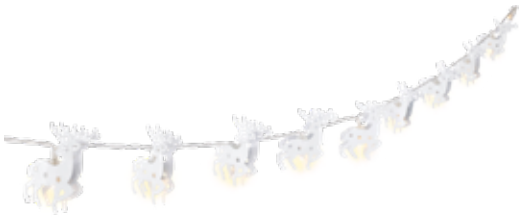

57949 Retail Box

RRP 5.99 €

Goobay

String Light "Reindeer" with 10 LEDs, White

with timer function, warm white (3000 K), battery-operated

- Fairy lights with timer function - 6 hrs. on/18 hrs. off, switch with 3 positions - ON/OFF/timer
- Total length 130 cm, lead 40 cm, distance between the LEDs 10 cm, transparent cable
- Battery operated (2x AA, not included)
- IP20 - for indoor use
- Pendants made of metal, white-coloured, approx. 5 x 6 x 1 cm
- The LED fairy lights are a special eye-catcher on winter and Christmas days.
- The stars punched out on both sides in the white, metal figures allow warm white light to fall through.