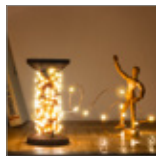

LED Light Chain "Yarn Bobbin", small

with 3 m USB cable, 10 m fairy lights with 100 micro LEDs in warm white (2700 K) and switch (On/Off)

- Warm white micro LEDs create a cosy atmosphere, either as a singular light source on the bobbin or decorated as a wire light chain.
- Lights can be precisely draped with the help of the wire to set the scene for furniture or plants.
- Thanks to the simple, neutral design, the battery-operated fairy lights can be used in any season.
- Coil base ensures a firm stand, even when the wire is unwound.
- LED string light approved for indoor use due to protection class IP21
- USB cable 3 m, On/Off switch, power supply e.g. via USB-A socket adapter or power bank
- Dimensions: bobbin 9.5 x 7.5 cm, 10 m wire string lights with 10 cm distance between LEDs, materials: real wood, copper wire

60341 Retail Box

RRP 16.99 €