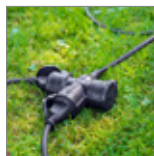

5.00 m	65437	Sleeve	RRP 19.99 €
10.00 m	65438	Sleeve	RRP 34.99 €
25.00 m	65439	Sleeve	RRP 54.99 €