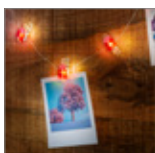

Goobay 10 LED Photo Clip Fairy Lights "Christmas Tree"

with timer function, warm white (3000 K), battery-operated

- Versatile photo wall decoration with a Christmas flair to highlight personal memories with LED lights.
- The string lights create atmospheric accents in the living room or bedroom and as seasonal room decoration for teenagers.
- LED string light with timer function: 6 hrs. on/18 hrs. off, 3-position switch: On/Off/Timer
- Battery-operated fairy lights, powered by 2x AA (not included)
- Christmas string light is approved for indoor use (protection class IP20).
- Total length: 140 cm, transparent supply cable: 50 cm, distance between LEDs: 10 cm, flexible silver wire
- Illuminated photo clips with green design "Christmas tree", dimensions approx. 3.4 x 2.7 cm each

60254 Retail Box **RRP 6.99 €**