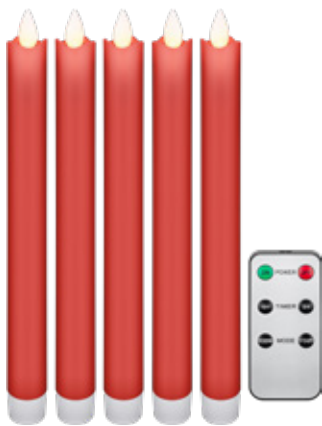

Goobay

Set of 5 Red LED Real Wax Rod Candles, incl. Remote Control

with timer function and pendant wick, battery-operated, warm white (2700-3000 K)

- Set of 5 red LED candle sticks (2.1 x 24 cm each)
- LED wax candles with unique flame effect thanks to moving wick and candle shell made of real wax – hard to distinguish from real candles.
- Electric candles with 6-key-remote - ON/OFF, Timer 4hrs./8hrs., flickering and steady light
- Warm candlelight – simple, elegant and particularly safe
- Electric candles are useful in places where real candles are too dangerous or not allowed.
- Battery-operated candles: 2x AA each (10 pcs./set, not included), remote control: 1x CR2025 (included)
- Note: Do not expose to high temperatures and strong sunlight, otherwise the LED candles will melt