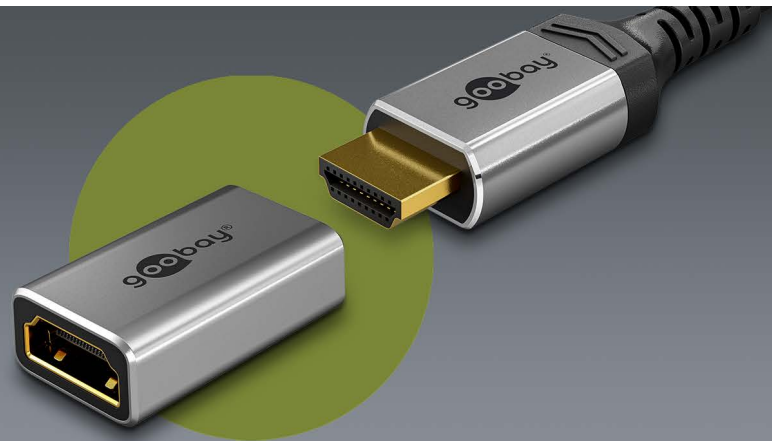

PRODUCT NEWS

wentronic

08 / 2024

HDMI™ Adapter, Coupling, Gold-Plated, 8K @ 60 Hz

HDMI™ female (Type A) > HDMI™ female (Type A)

Features

The passive HDMI™ coupler can be used to connect two HDMI™ cables into one longer one or convert an HDMI™ plug into an HDMI™ socket

The HDMI™-to-HDMI™ adapter transmits high-resolution images of up to 8K @ 60 Hz and 4K @ 120 Hz (backward compatible) and reaches a data rate of up to 48 Gbit/s

Ideally suited for audio and video transmission between TV/monitor and projectors, game consoles (e.g. PlayStation 5, Xbox) or streaming receivers (e.g. Amazon Fire TV, Apple TV)