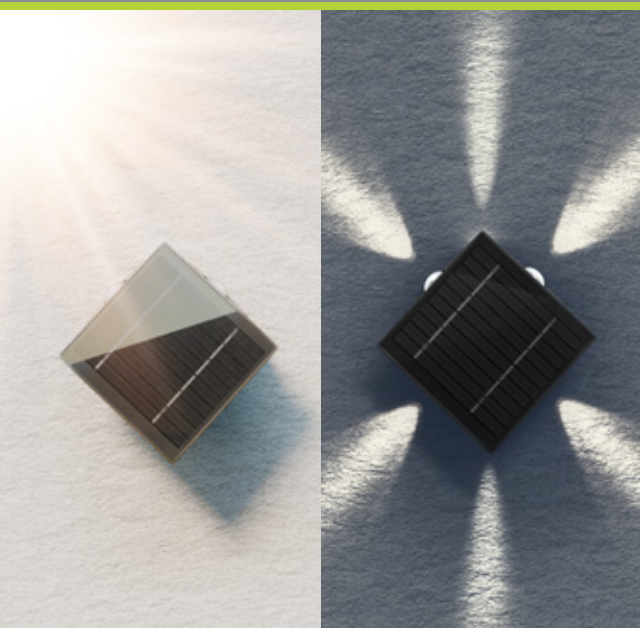

# LED Solar Wall Light Rhombus , 1.6 W

30 lm, 3 modes warm white to cool white (3000, 4200, 6500 K), for indirect outdoor lighting