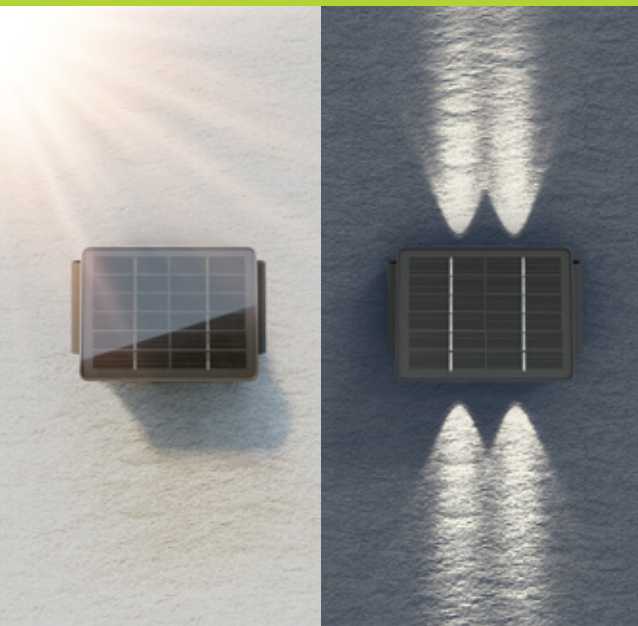

## Features

Sustainable, self-powered solar light for easy installation on house walls - without the need for a separate power supply

Thanks to protection class IP44, the lamp is perfect for outdoor lighting, e.g. for the balcony, terrace, stairways, footpaths or garden

With two LED spots placed next to each other for targeted illumination of the floor, roof truss, etc.

Emits a warm white, neutral white or cool white light colour and 2 brightness levels (50 %, 100 %) at the touch of a button

The solar lamp's high-quality 18650 lithium battery ensures an excellent runtime of up to 10 hrs. and a particularly long service life

Incl. mounting material for easy, carefree installation of the outdoor light

# LED Solar Wall Light Quadros, 1.2 W

50 lm, 3 modes warm white to cool white (3000, 4200, 6500 K), for indirect outdoor lighting