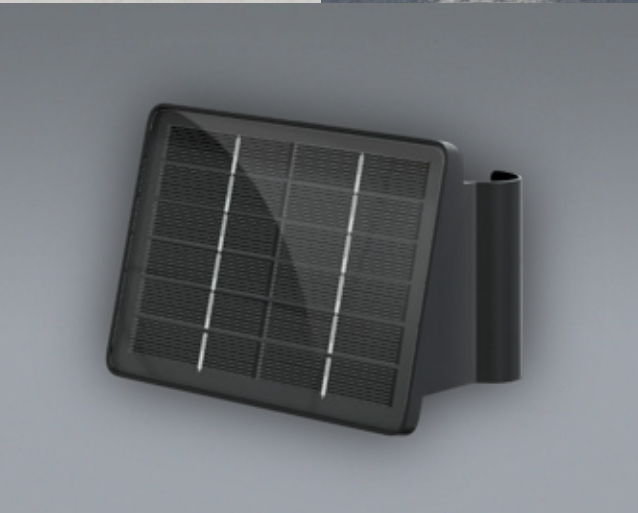

LED Solar Wall Light Quadros, 1.2 W

50 lm, 3 modes warm white to cool white (3000, 4200, 6500 K), for indirect outdoor lighting

Features

Sustainable, self-powered solar light for easy installation on house walls - without the need for a separate power supply

Thanks to protection class IP44, the lamp is perfect for outdoor lighting, e.g. for the balcony, terrace, stairways, footpaths or garden

With symmetrical spot arrangement: two LED spots opposite each other on two sides for targeted illumination of the floor, roof truss, etc.

Emits a warm white, neutral white or cool white light colour and 2 brightness levels (50 %, 100 %) at the touch of a button

The angled solar panel provides perfect light incidence when charging

The solar lamp's high-quality 18650 lithium battery ensures an excellent runtime of up to 10 hrs. and a particularly long service life

Incl. mounting material for easy, carefree installation of the outdoor light

Availability	Item no.	EAN	RRP	Pcs./master carton	Pcs./PU	Length	Width	Height	Weight
● exp. from WEEK 35	72018	4040849720185	17.99 €	12	1	18.00 cm	8.00 cm	12.00 cm	0.420 kg