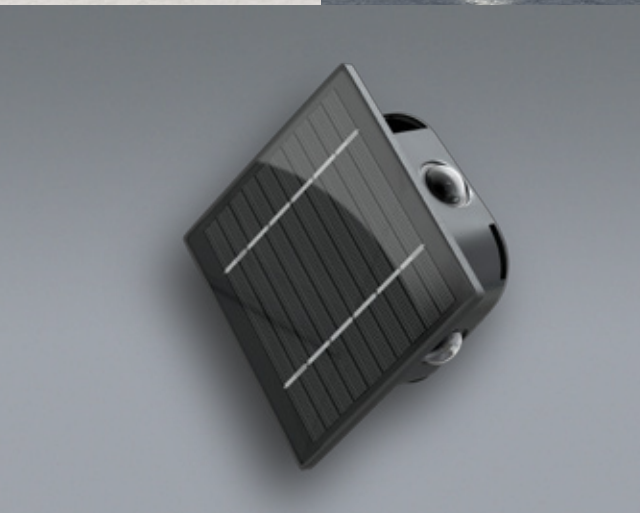

Incl. mounting material for easy, carefree installation of the outdoor light

Availability	Item no.	EAN	RRP	Pcs./master carton	Pcs./PU	Length	Width	Height	Weight
● exp. from WEEK 35	72018	4040849720185	17.99 €	12	1	18.00 cm	8.00 cm	12.00 cm	0.420 kg

# LED Solar Wall Light Rhombus , 1.6 W

30 lm, 3 modes warm white to cool white (3000, 4200, 6500 K), for indirect outdoor lighting