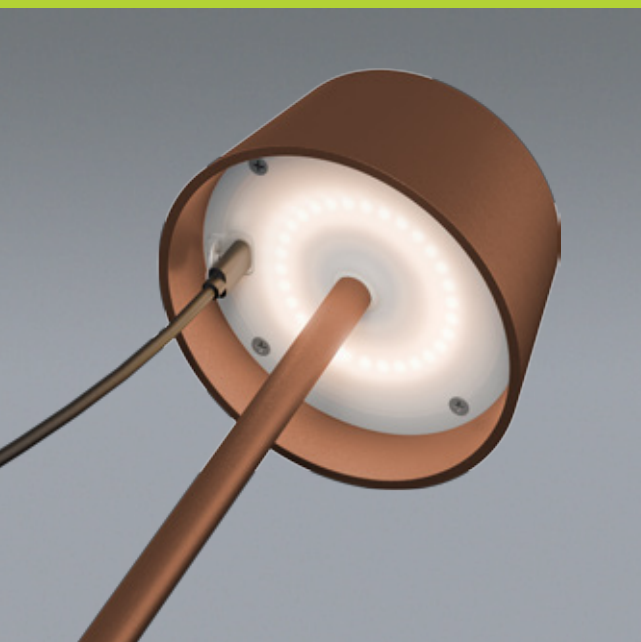

Wireless LED Solar Table Lamp

with touch control, 150 lm, warm white (3000 K), infinitely dimmable

Features

The lamp stands out with its elegant touch control and built-in battery, offering cordless flexibility for use in any location

With its modern design, the lamp blends into any interior: As a living room or bedside lamp, as an eye-catcher in the office or as a table lamp in restaurants

The LED lamp switches between on/off with a light touch on the top side; a long touch enables stepless dimming (30-150 lm)

The high-quality 18650 lithium battery ensures an excellent runtime of up to 6 hrs. and a particularly long service life

Thanks to its splash water protection (protection class IP44), the table lamp is also perfect for the patio, balcony or garden

The lampshade and base are made of robust metal - for high stability without tipping over and a long service life

Incl. USB charging cable (1 m, USB-C™ to USB-A) for alternative charging via USB charger, laptop or power bank

Availability	Colour	Item no.	EAN	RRP	Pcs./master carton	Pcs./PU	Length	Width	Height	Weight
● exp. from WEEK 35	black	72026	4040849720260	34.98 €	6	1	12.00 cm	12.00 cm	32.00 cm	0.630 kg
● exp. from WEEK 35	white	73929	4040849739293	34.98 €	6	1	12.00 cm	12.00 cm	32.00 cm	0.630 kg
● exp. from WEEK 35	bronze	73932	4040849739323	34.98 €	6	1	12.00 cm	12.00 cm	32.00 cm	0.630 kg