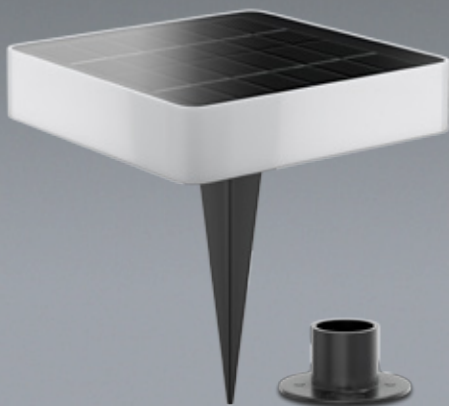

LED Solar Ground Light Level with Ground Spike, 1.5 W

45 lm, 3 modes warm white to cool white (3000, 4200, 6500 K), for outdoor lighting

Features

Sustainable, self-powered solar light with ground spike and integrated rechargeable battery, for wireless and flexible use anywhere

With its clear design and sideways-emitting light, the solar lamp is ideal for subtle illumination in the garden or next to paths

The light switches between 3 light colours (warm, neutral, cool white) and 2 brightness levels (100 %, 50 %) at the touch of a button

Position the lamp in the ground with the spike or alternatively, screw it to a solid surface with the included mounting base, e.g. to patios or paths (lamp dimensions: 141 x 141 x 32 mm)

Thanks to the solar panel on the top, the light charges itself and is independent of a separate power supply

The solar lamp's high-quality 18650 lithium battery ensures an excellent runtime of up to 9 hrs. and a particularly long service life

Thanks to its splash water protection (protection class IP44), the solar lamp is perfect for outdoor use, e.g. as a garden decoration, path lighting or for camping

Availability	Item no.	EAN	RRP	Pcs./master carton	Pcs./PU	Length	Width	Height	Weight
● exp. from WEEK 35	72015	4040849720154	18.99 €	12	1	18.00 cm	4.50 cm	15.00 cm	0.430 kg