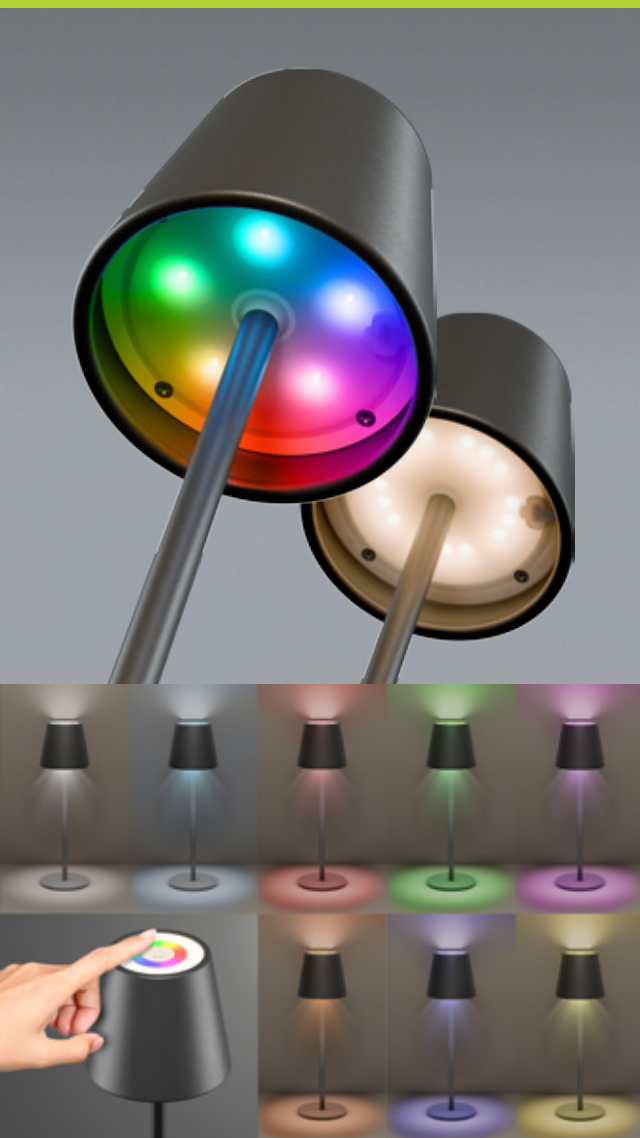

The LED lamp switches between on/off with a light touch on the top side; a long touch enables stepless dimming (30 - 180 lm)

The high-quality 18650 lithium battery ensures an excellent runtime of up to 4 hrs. and a particularly long service life

# Wireless LED Table Lamp RGBW

with touch control, 150 lm, 4 light modes, RGB light, warm white (3000 K), infinitely dimmable

## Features

The lamp stands out with its elegant touch control and built-in battery, offering cordless flexibility for use in any location

With its modern design, the lamp blends into any interior: As a living room or bedside lamp, as an eye-catcher in the office or as a table lamp in restaurants

The LED lamp switches between on/off and also enables numerous RGBW colour options by a light touch on the top side and dimming by a long touch

The high-quality 18650 lithium battery ensures an excellent runtime of up to 4 hrs. and a particularly long service life