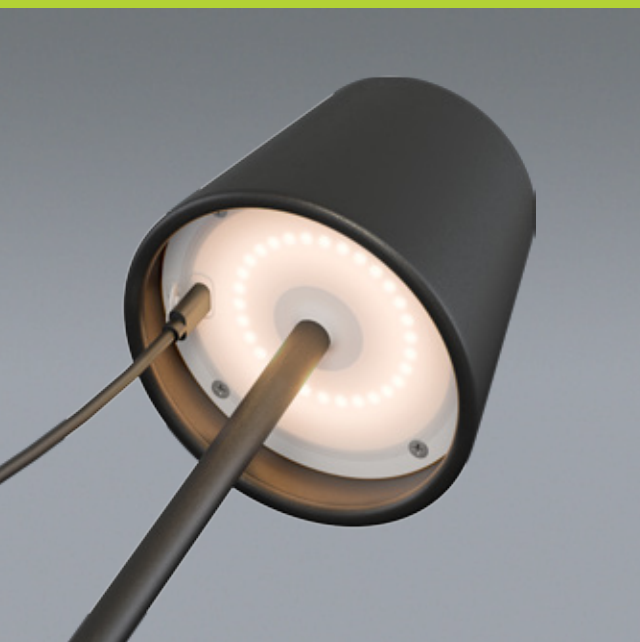

Wireless LED Table Lamp

with touch control, 180 lm, warm white (3000 K), infinitely dimmable

Features

The lamp stands out with its elegant touch control and built-in battery, offering cordless flexibility for use in any location

With its modern design, the lamp blends into any interior: As a living room or bedside lamp, as an eye-catcher in the office or as a table lamp in restaurants

The LED lamp switches between on/off with a light touch on the top side; a long touch enables stepless dimming (30 - 180 lm)

The high-quality 18650 lithium battery ensures an excellent runtime of up to 4 hrs. and a particularly long service life

Thanks to its splash water protection (protection class IP44), the table lamp is also perfect for the patio, balcony or garden

The lampshade and base are made of robust metal - for high stability without tipping over and a long service life

Incl. USB charging cable (1 m, USB-C™ to USB-A) for easy charging via USB charger, laptop or power bank

Availability	Colour	Item no.	EAN	RRP	Pcs./master carton	Pcs./PU	Length	Width	Height	Weight
● exp. from WEEK 35	black	72024	4040849720246	29.98 €	6	1	12.00 cm	12.00 cm	37.00 cm	0.950 kg
● exp. from WEEK 35	white	73927	4040849739279	29.98 €	6	1	12.00 cm	12.00 cm	37.00 cm	0.950 kg
● exp. from WEEK 35	bronze	73930	4040849739309	29.98 €	6	1	12.00 cm	12.00 cm	37.00 cm	0.950 kg