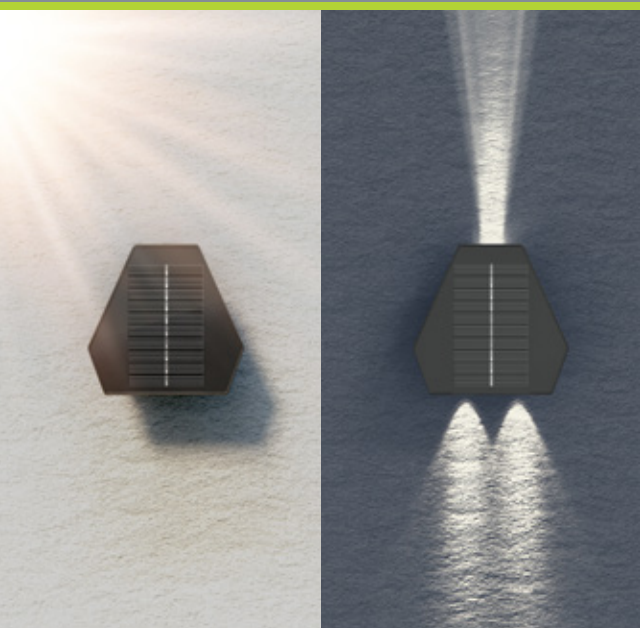

LED Solar Wall Light Diamond, 1.2 W

45 lm, 3 modes warm white to cool white (3000, 4200, 6500 K), for indirect outdoor lighting

Features

Sustainable, self-powered solar light for easy installation on house walls - without the need for a separate power supply

Thanks to protection class IP44, the lamp is perfect for outdoor lighting, e.g. for the balcony, terrace, stairways, footpaths or garden

With two LED spots placed next to each other for targeted illumination of the floor, roof truss, etc.

Emits a warm white, neutral white or cool white light colour and 2 brightness levels (50 %, 100 %) at the touch of a button

The solar lamp's high-quality 18650 lithium battery ensures an excellent runtime of up to 10 hrs. and a particularly long service life

Incl. mounting material for easy, carefree installation of the outdoor light