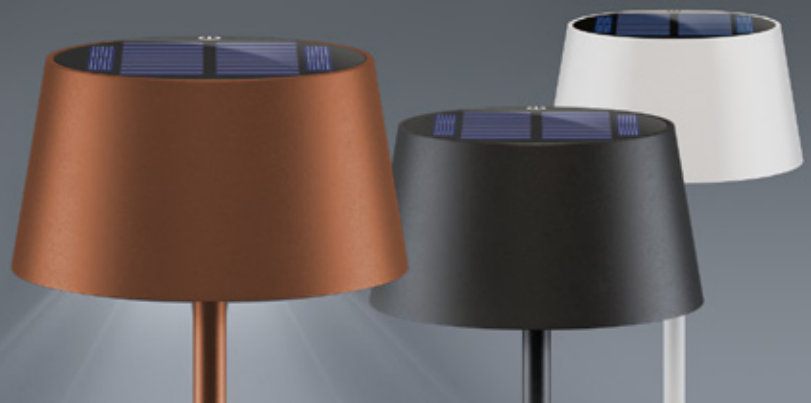

# 2in1 USB Textile Cable, Space Grey/Silver

extra-robust USB-C™ charging cable  
with adapter for USB-A devices