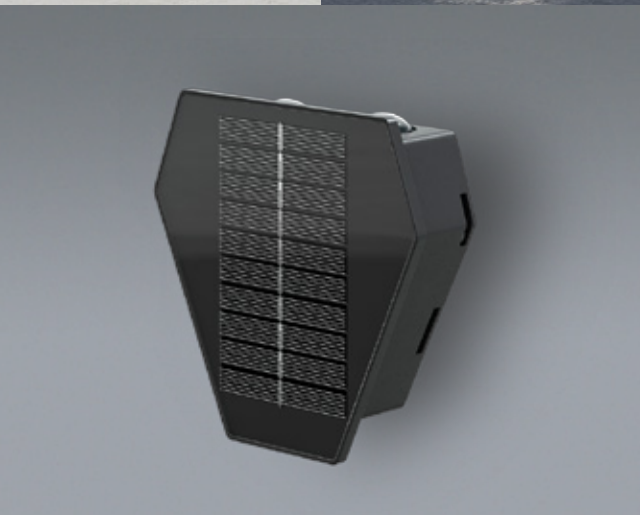

Availability	Item no.	EAN	RRP	Pcs./master carton	Pcs./PU	Length	Width	Height	Weight
● exp. from WEEK 35	72017	4040849720178	14.99 €	16	1	15.00 cm	5.50 cm	14.00 cm	0.320 kg