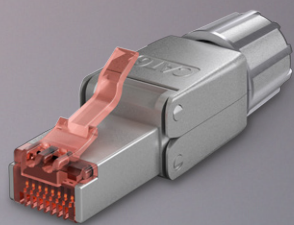

# CAT 6 & CAT 6A Unshielded RJ45 Connector for Field Assembly

for 5.0-8.5 mm cable diameter, with screw cap,  
tool-free IDC mounting

## Features

Network connector for field assembly, suitable for round cables with solid conductors (AWG 22/1 - 24/1) and stranded conductors (AWG 22/7 - 24/7)

For quick, tool-free assembly on network cables by simply pressing the connector housing together and screwing on the strain relief

The CAT connector supports Power over Ethernet (PoE++, 4PPoE, Ultra PoE) according to IEEE802.3bt as well as 10GBase-T (downward compatible)

The RJ45 connector is suitable for terminating a CAT installation cable to create a custom-sized network cable (cable routing: 180°)

# CAT 6 & CAT 6A STP-Shielded RJ45 Connector for Field Assembly

for 5.0-8.5 mm cable diameter, with screw cap,  
tool-free IDC mounting

CAT 6

CAT 6A