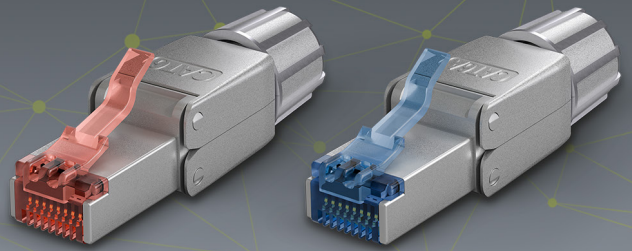

The CAT connector supports Power over Ethernet (PoE++, 4PPoE, Ultra PoE) according to IEEE802.3bt as well as 10GBase-T (downward compatible)

The RJ45 connector is suitable for terminating a CAT installation cable to create a custom-sized network cable (cable routing: 180°)

3-µm gold-plated contacts ensure durability and a perfect signal transmission

The RJ45 connector is TIA-568A/B colour-coded

Availability	Specification	Item no.	EAN	RRP	Pcs./master carton	Pcs./PU	Length	Width	Height	Weight	
● exp. from WEEK 20	CAT 6	65942	4040849659423	4.99 €	1000	1	7.00 cm	10.00 cm	1.60 cm	0.010 kg	Bulk
● exp. from WEEK 20	CAT 6A	65941	4040849659416	5.99 €	1000	1	7.00 cm	10.00 cm	1.60 cm	0.010 kg	Bulk

# CAT 6 & CAT 6A STP-Shielded RJ45 Connector for Field Assembly

for 5.0-8.5 mm cable diameter, with screw cap,  
tool-free IDC mounting

CAT 6

CAT 6A