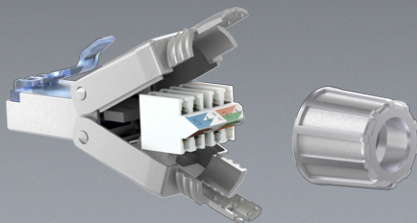

The CAT connector supports Power over Ethernet (PoE++, 4PPoE, Ultra PoE) according to IEEE802.3bt as well as 10GBase-T (downward compatible)

The RJ45 connector is suitable for terminating a CAT installation cable to create a custom-sized network cable (cable routing: 180°)

3-µm gold-plated contacts ensure durability and a perfect signal transmission

The RJ45 connector is TIA-568A/B colour-coded

Availability	Specification	Item no.	EAN	RRP	Pcs./master carton	Pcs./PU	Length	Width	Height	Weight	
● exp. from WEEK 20	CAT 6	65942	4040849659423	4.99 €	1000	1	7.00 cm	10.00 cm	1.60 cm	0.010 kg	Bulk
● exp. from WEEK 20	CAT 6A	65941	4040849659416	5.99 €	1000	1	7.00 cm	10.00 cm	1.60 cm	0.010 kg	Bulk

# CAT 6 & CAT 6A STP-Shielded RJ45 Connector for Field Assembly

for 5.0-8.5 mm cable diameter, with screw cap,  
tool-free IDC mounting

CAT 6

CAT 6A

## Features

Network connector for field assembly, suitable for round cables with solid conductors (AWG 22/1 - 24/1) and stranded conductors (AWG 22/7 - 24/7)

For quick, tool-free assembly on network cables by simply pressing the connector housing together and screwing on the strain relief