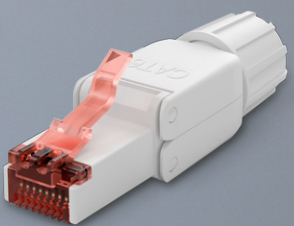

# CAT 6 & CAT 6A Unshielded RJ45 Connector for Field Assembly

for 5.0-8.5 mm cable diameter, with screw cap,  
tool-free IDC mounting

## Features

Network connector for field assembly, suitable for round cables with solid conductors (AWG 22/1 - 24/1) and stranded conductors (AWG 22/7 - 24/7)

For quick, tool-free assembly on network cables by simply pressing the connector housing together and screwing on the strain relief

The CAT connector supports Power over Ethernet (PoE++, 4PPoE, Ultra PoE) according to IEEE802.3bt as well as 10GBase-T (downward compatible)

The RJ45 connector is suitable for terminating a CAT installation cable to create a custom-sized network cable (cable routing: 180°)

# CAT 6 & CAT 6A STP-Shielded RJ45 Connector for Field Assembly

for 5.0-8.5 mm cable diameter, with screw cap,  
tool-free IDC mounting

CAT 6

CAT 6A