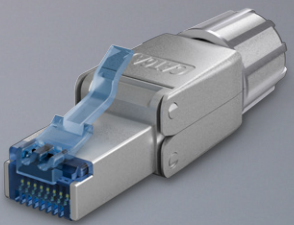

# CAT 6 & CAT 6A Unshielded RJ45 Connector for Field Assembly

for 5.0-8.5 mm cable diameter, with screw cap,  
tool-free IDC mounting

## Features

Network connector for field assembly, suitable for round cables with solid conductors (AWG 22/1 - 24/1) and stranded conductors (AWG 22/7 - 24/7)

For quick, tool-free assembly on network cables by simply pressing the connector housing together and screwing on the strain relief

The CAT connector supports Power over Ethernet (PoE++, 4PPoE, Ultra PoE) according to IEEE802.3bt as well as 10GBase-T (downward compatible)

The RJ45 connector is suitable for terminating a CAT installation cable to create a custom-sized network cable (cable routing: 180°)

# CAT 6 & CAT 6A STP-Shielded RJ45 Connector for Field Assembly

for 5.0-8.5 mm cable diameter, with screw cap,  
tool-free IDC mounting

CAT 6

CAT 6A