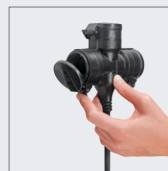

Features

Extension cable for powering household appliances indoors and outdoors as well as for equipping cable drums

Handy solution to extend a single socket to three connections

Splash-proof according to protection class IP44, suitable for damp rooms and temporary outdoor use, e.g. as power cable for a lawn mower

Self-closing lids covering the sockets provide special protection against dirt and moisture

Light-duty rubber sheath cable with high flexibility even at low temperatures, suitable for light mechanical strain

Oil, heat and cold resistant, outer diameter approx. 9.5 mm

Plugs tested by VDE and TÜV Rheinland, max. load 3680 W at 230 V (AC) and 16 A