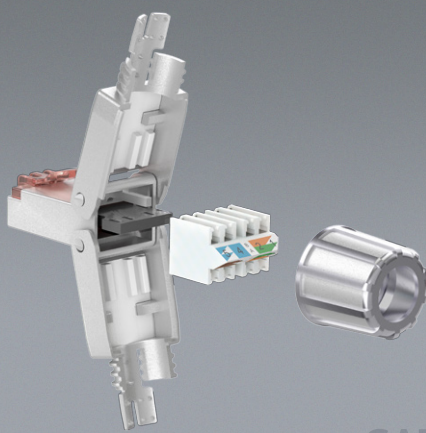

The CAT connector supports Power over Ethernet (PoE++, 4PPoE, Ultra PoE) according to IEEE802.3bt as well as 10GBase-T (downward compatible)

The RJ45 connector is suitable for terminating a CAT installation cable to create a custom-sized network cable (cable routing: 180°)

3-µm gold-plated contacts ensure durability and a perfect signal transmission

The RJ45 connector is TIA-568A/B colour-coded

Availability	Specification	Item no.	EAN	RRP	Pcs./master carton	Pcs./PU	Length	Width	Height	Weight	
● exp. from WEEK 20	CAT 6	65942	4040849659423	4.99 €	1000	1	7.00 cm	10.00 cm	1.60 cm	0.010 kg	Bulk
● exp. from WEEK 20	CAT 6A	65941	4040849659416	5.99 €	1000	1	7.00 cm	10.00 cm	1.60 cm	0.010 kg	Bulk

# CAT 6 & CAT 6A STP-Shielded RJ45 Connector for Field Assembly

for 5.0-8.5 mm cable diameter, with screw cap,  
tool-free IDC mounting

CAT 6

CAT 6A

## Features

Network connector for field assembly, suitable for round cables with solid conductors (AWG 22/1 - 24/1) and stranded conductors (AWG 22/7 - 24/7)

For quick, tool-free assembly on network cables by simply pressing the connector housing together and screwing on the strain relief