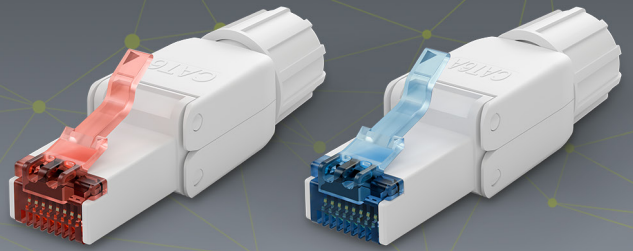

# CAT 6 & CAT 6A Unshielded RJ45 Connector for Field Assembly

for 5.0-8.5 mm cable diameter, with screw cap,  
tool-free IDC mounting

## Features

Network connector for field assembly, suitable for round cables with solid conductors (AWG 22/1 - 24/1) and stranded conductors (AWG 22/7 - 24/7)

For quick, tool-free assembly on network cables by simply pressing the connector housing together and screwing on the strain relief

The CAT connector supports Power over Ethernet (PoE++, 4PPoE, Ultra PoE) according to IEEE802.3bt as well as 10GBase-T (downward compatible)

The RJ45 connector is suitable for terminating a CAT installation cable to create a custom-sized network cable (cable routing: 180°)

# CAT 6 & CAT 6A STP-Shielded RJ45 Connector for Field Assembly

for 5.0-8.5 mm cable diameter, with screw cap,  
tool-free IDC mounting

CAT 6

CAT 6A