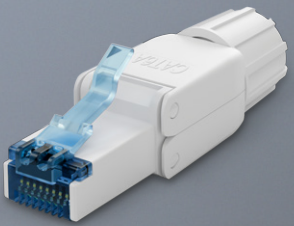

# CAT 6 & CAT 6A Unshielded RJ45 Connector for Field Assembly

for 5.0-8.5 mm cable diameter, with screw cap,  
tool-free IDC mounting

## Features

Network connector for field assembly, suitable for round cables with solid conductors (AWG 22/1 - 24/1) and stranded conductors (AWG 22/7 - 24/7)

For quick, tool-free assembly on network cables by simply pressing the connector housing together and screwing on the strain relief

The CAT connector supports Power over Ethernet (PoE++, 4PPoE, Ultra PoE) according to IEEE802.3bt as well as 10GBase-T (downward compatible)

The RJ45 connector is suitable for terminating a CAT installation cable to create a custom-sized network cable (cable routing: 180°)

# CAT 6 & CAT 6A STP-Shielded RJ45 Connector for Field Assembly

for 5.0-8.5 mm cable diameter, with screw cap,  
tool-free IDC mounting

CAT 6

CAT 6A