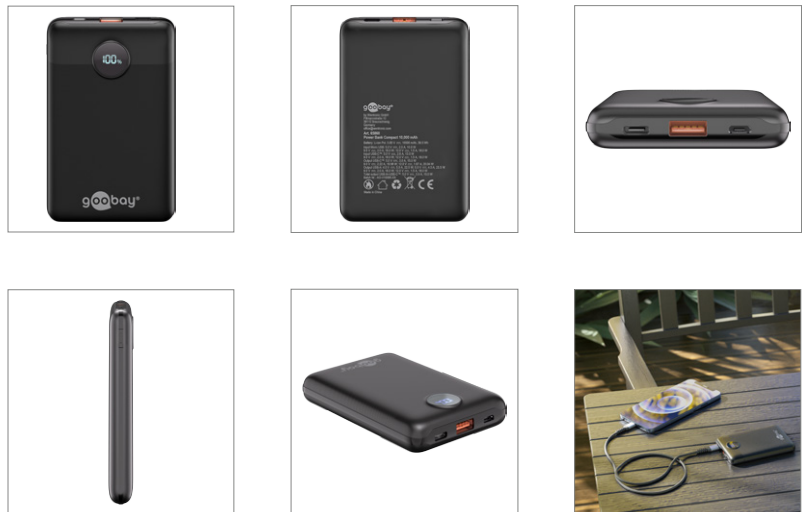

Compact

Goobay

Power Bank Compact

handy and space-saving design with 10,000 mAh | 20,000 mAh, perfect for travelling

- Extremely compact, lightweight power bank with a non-slip surface that fits in any pocket
- Ideal for charging up to 2x devices in parallel via USB-A and USB-C™, e.g. smartphone, tablet or laptop
- A single battery charge provides for the multiple charging of a small device such as a smartphone, smartwatch or headphones
- With the Quick Charge and Power Delivery modes, the external battery charges devices at high speed with up to 22.5 W
- Equipped with an easy-to-read digital display that shows the exact charging percentage of the power bank
- Recharge is possible through the combined USB-C™ input/output (incl. 0.3 m charging cable USB-A to USB-C™)
- Thanks to the universal USB ports suitable for the devices of many manufacturers, e.g. Apple iPhone or iPad, Samsung Galaxy, Xiaomi, Lenovo or Huawei

10,000 mAh

65868 Retail Box **RRP 29.95 €**

20,000 mAh

65869 Retail Box **RRP 39.95 €**

Outdoor

Goobay

Outdoor Power Bank 8.0 (8,000 mAh)

for outdoor adventures thanks to its robust design, solar panel and torch function

- Sturdy solar power bank with non-slip sides for outdoor use such as hiking and mountaineering
- Solar panel for charging support and extended battery life
- The power pack is attached to the hiking backpack with a carabiner hook.
- The power bank has a built-in compass and torch with SOS function thanks to the 2 super-bright LED lights.
- 2x USB-A ports make it possible to charge 2 mobile devices at the same time.
- The practical LED status display indicates when the battery pack needs to be recharged.
- The compact dimensions make the solar power bank the ideal companion for on the go.