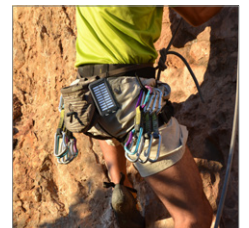

- Sturdy solar power bank with non-slip sides for outdoor use such as hiking and mountaineering
- Solar panel for charging support and extended battery life
- The power pack is attached to the hiking backpack with a carabiner hook.
- The power bank has a built-in compass and torch with SOS function thanks to the 2 super-bright LED lights.
- 2x USB-A ports make it possible to charge 2 mobile devices at the same time.
- The practical LED status display indicates when the battery pack needs to be recharged.
- The compact dimensions make the solar power bank the ideal companion for on the go.