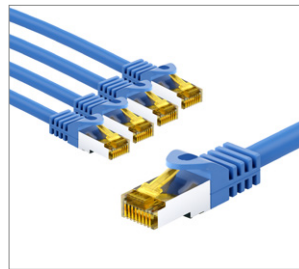

Goobay

CAT 6A Patch Cable S/FTP (PiMF), Set in 10 Colours

copper conductor (CU), halogen-free cable sheath (LSZH)

- Double-shielded LAN cable with 2x RJ45 plugs for connecting network components
- CAT 6A internet cable suitable for 10 Gigabit Ethernet 10BASE-T, 100BASE-TX, 1000BASE-T, 10/100/1000/10000 Mbit/s
- S/FTP overall shield: aluminium foil shield for individual wire pairs (PiMF) and aluminium braid shield for the cable sheath
- High-quality copper conductor (CU) and 3µ gold-plated contacts guarantee an excellent, powerful network connection.
- Bend protection and a sturdy jacket effectively protect the Ethernet cable from breakage.
- Latch protection on RJ45 plugs prevents the latch from snagging or breaking off, helping to provide a reliable internet connection.
- Network cable is CAT 6A tested (incl. test report) and suitable for Power over Ethernet (PoE,PoE+).

Goobay

RJ45 Patch Cord CAT 6A S/FTP (PiMF), 500 MHz, with CAT 7 Raw Cable

LSZH halogen-free cable sheath, RJ45 plug (CAT6A), CU

- Prewired, double-shielded LAN cable (CAT 7 with 600 MHz) with RJ45 connectors (CAT 6A with 500 MHz) for connecting network components
- High-speed network cable especially for game consoles with high-resolution picture (8K @ 60 Hz and 4K @ 120 Hz) such as Sony PlayStation 5 or Microsoft Xbox X
- S/FTP overall shield: aluminium foil shield for individual wire pairs (PiMF) and aluminium braid shield for the cable sheath
- High-quality copper conductor (CU) and 50µ gold-plated contacts guarantee an excellent, powerful network connection.
- Latch protection on the RJ45 connector prevents the latch from snagging or breaking off, helping to provide a reliable internet connection.
- Bend protection and a sturdy jacket effectively protect the Ethernet cable from breakage.
- CAT 7 cable is suitable for Power over Ethernet (PoE, PoE+) and 10 Gigabit Ethernet with speeds of up to 10/100/1000/10000 Mbit/s.