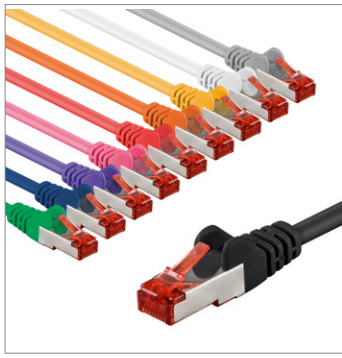

Goobay

CAT 6 Patch Cable S/FTP (PiMF), Set in 10 Colours

copper conductor (CU), halogen-free cable sheath (LSZH)

- Prewired, double-shielded LAN cable with RJ45 plugs for connecting network components
- CAT 6 internet cable suitable for 10 Gigabit Ethernet 10BASE-T, 100BASE-TX, 1000BASE-T, 10/100/1000/10000 Mbit/s
- S/FTP overall shield: aluminium foil shield for individual wire pairs (PiMF) and aluminium braid shield for the cable sheath
- High-quality copper conductor (CU) and gold-plated contacts guarantee an excellent, powerful network connection.
- Bend protection and a sturdy jacket effectively protect the network cable from breakage.
- Latch protection on the RJ45 connector prevents the latch from snagging or breaking off, helping to provide a reliable internet connection.
- Ethernet cable is CAT 6 tested and suitable for Power over Ethernet (PoE, PoE+).

Illustration										
Colour	blue	yellow	grey	green	magenta	orange	red	black	violet	white
Set	Set in 10 Colours									

Length	1 m
Item	69812
RRP	14.99 €

Length	2 m
Item	69813
RRP	21.99 €

Length	3 m
Item	69814
RRP	28.99 €

Length	5 m
Item	69815
RRP	41.99 €