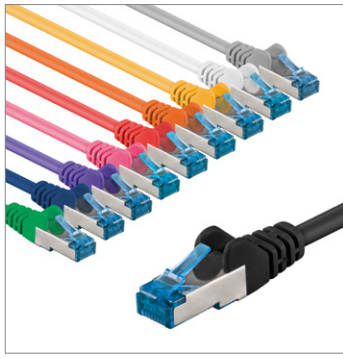

Length	5 m
Item	69815
RRP	41.99 €

CAT 6A Patch Cable S/FTP (PiMF)

copper conductor (CU), halogen-free cable sheath (LSZH)

- Double-shielded LAN cable with 2x RJ45 plugs for connecting network components
- CAT 6A internet cable suitable for 10 Gigabit Ethernet 10BASE-T, 100BASE-TX, 1000BASE-T, 10/100/1000/10000 Mbit/s
- S/FTP overall shield: aluminium foil shield for individual wire pairs (PiMF) and aluminium braid shield for the cable sheath
- High-quality copper conductor (CU) and 3µ gold-plated contacts guarantee an excellent, powerful network connection.
- Bend protection and a sturdy jacket effectively protect the Ethernet cable from breakage.
- Latch protection on RJ45 plugs prevents the latch from snagging or breaking off, helping to provide a reliable internet connection.
- Network cable is CAT 6A tested (incl. test report) and suitable for Power over Ethernet (PoE,PoE+).

Goobay

CAT 6A Patch Cable S/FTP (PiMF), Set in 10 Colours

copper conductor (CU), halogen-free cable sheath (LSZH)

- Double-shielded LAN cable with 2x RJ45 plugs for connecting network components
- CAT 6A internet cable suitable for 10 Gigabit Ethernet 10BASE-T, 100BASE-TX, 1000BASE-T, 10/100/1000/10000 Mbit/s
- S/FTP overall shield: aluminium foil shield for individual wire pairs (PiMF) and aluminium braid shield for the cable sheath
- High-quality copper conductor (CU) and 3µ gold-plated contacts guarantee an excellent, powerful network connection.
- Bend protection and a sturdy jacket effectively protect the Ethernet cable from breakage.
- Latch protection on RJ45 plugs prevents the latch from snagging or breaking off, helping to provide a reliable internet connection.
- Network cable is CAT 6A tested (incl. test report) and suitable for Power over Ethernet (PoE,PoE+).