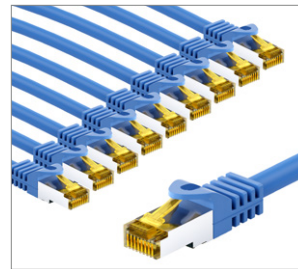

Goobay

RJ45 Patch Cord CAT 6A S/FTP (PiMF), 500 MHz, with CAT 7 Raw Cable

LSZH halogen-free cable sheath, RJ45 plug (CAT6A), CU

- Prewired, double-shielded LAN cable (CAT 7 with 600 MHz) with RJ45 connectors (CAT 6A with 500 MHz) for connecting network components
- High-speed network cable especially for game consoles with high-resolution picture (8K @ 60 Hz and 4K @ 120 Hz) such as Sony PlayStation 5 or Microsoft Xbox X
- S/FTP overall shield: aluminium foil shield for individual wire pairs (PiMF) and aluminium braid shield for the cable sheath
- High-quality copper conductor (CU) and 50µ gold-plated contacts guarantee an excellent, powerful network connection.
- Latch protection on the RJ45 connector prevents the latch from snagging or breaking off, helping to provide a reliable internet connection.
- Bend protection and a sturdy jacket effectively protect the Ethernet cable from breakage.
- CAT 7 cable is suitable for Power over Ethernet (PoE, PoE+) and 10 Gigabit Ethernet with speeds of up to 10/100/1000/10000 Mbit/s.