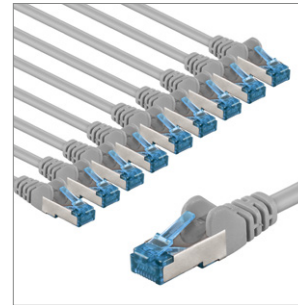

Length	5 m
Item	69815
RRP	41.99 €

CAT 6A Patch Cable S/FTP (PiMF)

copper conductor (CU), halogen-free cable sheath (LSZH)

- Double-shielded LAN cable with 2x RJ45 plugs for connecting network components
- CAT 6A internet cable suitable for 10 Gigabit Ethernet 10BASE-T, 100BASE-TX, 1000BASE-T, 10/100/1000/10000 Mbit/s
- S/FTP overall shield: aluminium foil shield for individual wire pairs (PiMF) and aluminium braid shield for the cable sheath
- High-quality copper conductor (CU) and 3µ gold-plated contacts guarantee an excellent, powerful network connection.
- Bend protection and a sturdy jacket effectively protect the Ethernet cable from breakage.
- Latch protection on RJ45 plugs prevents the latch from snagging or breaking off, helping to provide a reliable internet connection.
- Network cable is CAT 6A tested (incl. test report) and suitable for Power over Ethernet (PoE,PoE+).

Goobay

CAT 6A Patch Cable S/FTP (PiMF), Set in 10 Colours

copper conductor (CU), halogen-free cable sheath (LSZH)

- Double-shielded LAN cable with 2x RJ45 plugs for connecting network components
- CAT 6A internet cable suitable for 10 Gigabit Ethernet 10BASE-T, 100BASE-TX, 1000BASE-T, 10/100/1000/10000 Mbit/s
- S/FTP overall shield: aluminium foil shield for individual wire pairs (PiMF) and aluminium braid shield for the cable sheath
- High-quality copper conductor (CU) and 3µ gold-plated contacts guarantee an excellent, powerful network connection.
- Bend protection and a sturdy jacket effectively protect the Ethernet cable from breakage.
- Latch protection on RJ45 plugs prevents the latch from snagging or breaking off, helping to provide a reliable internet connection.
- Network cable is CAT 6A tested (incl. test report) and suitable for Power over Ethernet (PoE,PoE+).