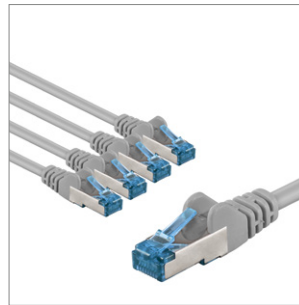

Length	5 m
Item	69815
RRP	41.99 €

CAT 6A Patch Cable S/FTP (PiMF)

copper conductor (CU), halogen-free cable sheath (LSZH)

- Double-shielded LAN cable with 2x RJ45 plugs for connecting network components
- CAT 6A internet cable suitable for 10 Gigabit Ethernet 10BASE-T, 100BASE-TX, 1000BASE-T, 10/100/1000/10000 Mbit/s
- S/FTP overall shield: aluminium foil shield for individual wire pairs (PiMF) and aluminium braid shield for the cable sheath
- High-quality copper conductor (CU) and 3µ gold-plated contacts guarantee an excellent, powerful network connection.
- Bend protection and a sturdy jacket effectively protect the Ethernet cable from breakage.
- Latch protection on RJ45 plugs prevents the latch from snagging or breaking off, helping to provide a reliable internet connection.
- Network cable is CAT 6A tested (incl. test report) and suitable for Power over Ethernet (PoE,PoE+).

Goobay

CAT 6A Patch Cable S/FTP (PiMF), Set in 10 Colours

copper conductor (CU), halogen-free cable sheath (LSZH)

- Double-shielded LAN cable with 2x RJ45 plugs for connecting network components
- CAT 6A internet cable suitable for 10 Gigabit Ethernet 10BASE-T, 100BASE-TX, 1000BASE-T, 10/100/1000/10000 Mbit/s
- S/FTP overall shield: aluminium foil shield for individual wire pairs (PiMF) and aluminium braid shield for the cable sheath
- High-quality copper conductor (CU) and 3µ gold-plated contacts guarantee an excellent, powerful network connection.
- Bend protection and a sturdy jacket effectively protect the Ethernet cable from breakage.
- Latch protection on RJ45 plugs prevents the latch from snagging or breaking off, helping to provide a reliable internet connection.
- Network cable is CAT 6A tested (incl. test report) and suitable for Power over Ethernet (PoE,PoE+).