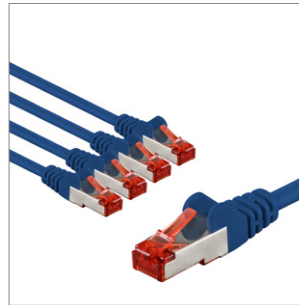

Top Choice for Professionals

Variety and Quality in Every Set

Our CAT cable sets offer an incredible variety: 4 categories, 4 lengths and 10 different colours - all available in sets of 5 and 10.

The handy sets from Goobay transmit signals in maximum quality at extreme speed and ensure a stable connection. High-quality inner conductors, robust cable sheathing and precisely fitting plugs distinguish our connection cables and plugs. Ideal for electricians who value reliable quality.

Goobay

CAT 6 Patch Cable S/FTP (PiMF)

copper conductor (CU), halogen-free cable sheath (LSZH)

- Prewired, double-shielded LAN cable with RJ45 plugs for connecting network components
- CAT 6 internet cable suitable for 10 Gigabit Ethernet 10BASE-T, 100BASE-TX, 1000BASE-T, 10/100/1000/10000 Mbit/s
- S/FTP overall shield: aluminium foil shield for individual wire pairs (PiMF) and aluminium braid shield for the cable sheath
- High-quality copper conductor (CU) and gold-plated contacts guarantee an excellent, powerful network connection.
- Bend protection and a sturdy jacket effectively protect the network cable from breakage.
- Latch protection on the RJ45 connector prevents the latch from snagging or breaking off, helping to provide a reliable internet connection.
- Ethernet cable is CAT 6 tested and suitable for Power over Ethernet (PoE, PoE+).