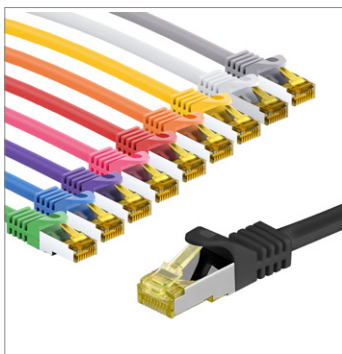

Goobay

RJ45 Patch Cord CAT 6A S/FTP (PiMF), 500 MHz, with CAT 7 Raw Cable, Set in 10 Colours

LSZH halogen-free cable sheath, RJ45 plug (CAT6A), CU

- Prewired, double-shielded LAN cable (CAT 7 with 600 MHz) with RJ45 connectors (CAT 6A with 500 MHz) for connecting network components
- High-speed network cable especially for game consoles with high-resolution picture (8K @ 60 Hz and 4K @ 120 Hz) such as Sony PlayStation 5 or Microsoft Xbox X
- S/FTP overall shield: aluminium foil shield for individual wire pairs (PiMF) and aluminium braid shield for the cable sheath
- High-quality copper conductor (CU) and 50µ gold-plated contacts guarantee an excellent, powerful network connection.
- Latch protection on the RJ45 connector prevents the latch from snagging or breaking off, helping to provide a reliable internet connection.
- Bend protection and a sturdy jacket effectively protect the Ethernet cable from breakage.
- CAT 7 cable is suitable for Power over Ethernet (PoE, PoE+) and 10 Gigabit Ethernet with speeds of up to 10/100/1000/10000 Mbit/s.

Illustration										
Colour	blue	yellow	grey	green	magenta	orange	red	black	violet	white
Set	Set in 10 Colours									

Length	1 m
Item	69859
RRP	22.99 €

Length	2 m
Item	69933
RRP	30.99 €

Length	3 m
Item	69941
RRP	41.99 €

Length	5 m
Item	69942
RRP	58.99 €