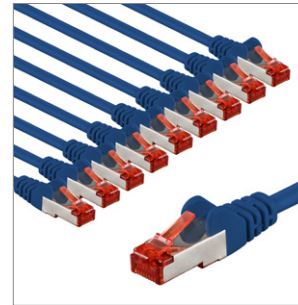

Top Choice for Professionals

Variety and Quality in Every Set

Our CAT cable sets offer an incredible variety: 4 categories, 4 lengths and 10 different colours - all available in sets of 5 and 10.

The handy sets from Goobay transmit signals in maximum quality at extreme speed and ensure a stable connection. High-quality inner conductors, robust cable sheathing and precisely fitting plugs distinguish our connection cables and plugs. Ideal for electricians who value reliable quality.

Goobay

CAT 6 Patch Cable S/FTP (PiMF)

copper conductor (CU), halogen-free cable sheath (LSZH)

- Prewired, double-shielded LAN cable with RJ45 plugs for connecting network components
- CAT 6 internet cable suitable for 10 Gigabit Ethernet 10BASE-T, 100BASE-TX, 1000BASE-T, 10/100/1000/10000 Mbit/s
- S/FTP overall shield: aluminium foil shield for individual wire pairs (PiMF) and aluminium braid shield for the cable sheath
- High-quality copper conductor (CU) and gold-plated contacts guarantee an excellent, powerful network connection.
- Bend protection and a sturdy jacket effectively protect the network cable from breakage.
- Latch protection on the RJ45 connector prevents the latch from snagging or breaking off, helping to provide a reliable internet connection.
- Ethernet cable is CAT 6 tested and suitable for Power over Ethernet (PoE, PoE+).