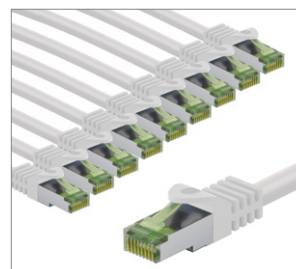

Goobay

GHMT-certified CAT 8.1 Patch Cord, S/FTP

copper conductor, LSZH halogen-free cable sheath

- The 1 m LAN cable supports 25GBase-T and 40GBase-T Ethernet networks (40-gigabit capable) and is backwards compatible with 10BASE-T, 100BASE-TX and 1000BASE-T.
- With a transmission bandwidth of up to 2,000 MHz, the Ethernet cable has 4 times the bandwidth of a CAT 6A cable.
- GHMT-certified for a transmission distance of 1x 24 m installation cable plus 2x 3 m patch cord in a 2-connector channel (8.1 Standard Class I with an operating frequency of up to 2 GHz)
- S/FTP overall shield: aluminium foil shield for individual wire pairs (PiMF) and aluminium braid shield for the cable sheath
- Assembled on both ends with RJ45 connectors (8P8C) with 50 µm gold-plated contact surfaces and latch protection.
- CAT 8 LAN cable is suitable for Power over Ethernet (PoE, PoE+, UPoE, 4PPoE) and HDBaseT.
- Low-smoke and halogen-free LSZH cable sheath

Illustration	Colour	Set	Length	Item	RRP	Set	Length	Item	RRP
	grey	Set of 5	1 m	69760	16.99 €	Set of 10	1 m	69764	32.99 €
			2 m	69761	23.99 €		2 m	69765	47.99 €
			3 m	69762	31.99 €		3 m	69766	62.99 €
			5 m	69763	46.99 €		5 m	69767	89.99 €
	white	Set of 5	1 m	69768	16.99 €	Set of 10	1 m	69786	32.99 €
			2 m	69769	23.99 €		2 m	69787	47.99 €
			3 m	69779	31.99 €		3 m	69788	62.99 €
			5 m	69780	46.99 €		5 m	69789	89.99 €
	black	Set of 5	1 m	69790	16.99 €	Set of 10	1 m	69796	32.99 €
			2 m	69791	23.99 €		2 m	69797	47.99 €
			3 m	69792	31.99 €		3 m	69798	62.99 €
			5 m	69793	46.99 €		5 m	69799	89.99 €