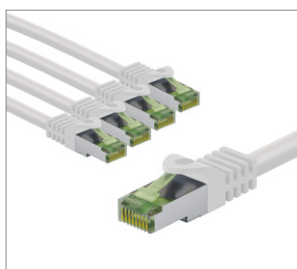

Goobay

GHMT-certified CAT 8.1 Patch Cord, S/FTP

copper conductor, LSZH halogen-free cable sheath

- The 1 m LAN cable supports 25GBase-T and 40GBase-T Ethernet networks (40-gigabit capable) and is backwards compatible with 10BASE-T, 100BASE-TX and 1000BASE-T.
- With a transmission bandwidth of up to 2,000 MHz, the Ethernet cable has 4 times the bandwidth of a CAT 6A cable.
- GHMT-certified for a transmission distance of 1x 24 m installation cable plus 2x 3 m patch cord in a 2-connector channel (8.1 Standard Class I with an operating frequency of up to 2 GHz)
- S/FTP overall shield: aluminium foil shield for individual wire pairs (PiMF) and aluminium braid shield for the cable sheath
- Assembled on both ends with RJ45 connectors (8P8C) with 50 µm gold-plated contact surfaces and latch protection.
- CAT 8 LAN cable is suitable for Power over Ethernet (PoE, PoE+, UPoE, 4PPoE) and HDBaseT.
- Low-smoke and halogen-free LSZH cable sheath

Illustration	Colour	Set	Length	Item	RRP	Set	Length	Item	RRP
	grey	Set of 5	1 m	69760	16.99 €	Set of 10	1 m	69764	32.99 €
			2 m	69761	23.99 €		2 m	69765	47.99 €
			3 m	69762	31.99 €		3 m	69766	62.99 €
			5 m	69763	46.99 €		5 m	69767	89.99 €
	white	Set of 5	1 m	69768	16.99 €	Set of 10	1 m	69786	32.99 €
			2 m	69769	23.99 €		2 m	69787	47.99 €
			3 m	69779	31.99 €		3 m	69788	62.99 €
			5 m	69780	46.99 €		5 m	69789	89.99 €
	black	Set of 5	1 m	69790	16.99 €	Set of 10	1 m	69796	32.99 €
			2 m	69791	23.99 €		2 m	69797	47.99 €
			3 m	69792	31.99 €		3 m	69798	62.99 €
			5 m	69793	46.99 €		5 m	69799	89.99 €